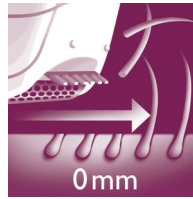

**PHILIPS**

SatinPerfect

Features

Ceramic textured discs

This epilator has ceramic textured discs to gently remove even the finest hair

Gentle tweezing discs

This epilator has gentle tweezing discs to remove hair without pulling the skin.

Wet & Dry

For wet and dry usage.

Wide epilation head

Our extra wide epilation head provides you with optimal hair removal in each stroke for long lasting and super smooth results in minutes.

Active hair lift attachment

Active hair lift and massage attachment removes fine, flat-lying hairs and soothes the skin

Shaving head with comb

Detachable shaving head perfectly follows the contours of your bikini line or underarms for a close and smooth shave. Comes with trimming comb.