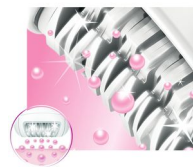

Hypoallergenic discs