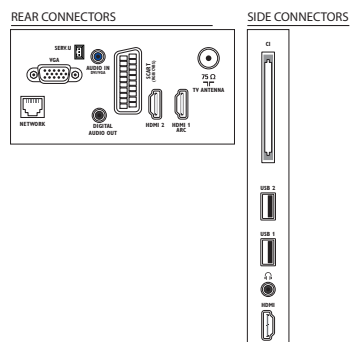

## Accessories

- Included accessories: Power cord, Remote Control, 2 x AAA Batteries, Tabletop stand, Quick start guide, Legal and safety brochure, Warranty Leaflet
- Optional accessories: Wireless USB adapter (PTA01)