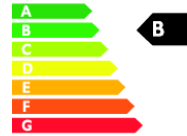

## PC Input (HDMI + VGA)

With PC input you can use your TV as a PC monitor either using a HDMI-DVI cable (for digital signals) or VGA cable (for analogue signals).

## Energy

For many years Philips has pro-actively been working on energy efficiency. As a result, most Philips products have achieved green energy labels. The greener the label, the lower the energy consumption, the lower your energy bill and the friendlier for the environment.