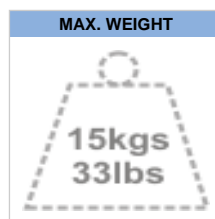

SPECIFICATIONS

Max. weight	15
Height	15 cm
Tilt	90°
Swivel	360°
Color	Black
Warranty	5 year
EAN code	8717371442019