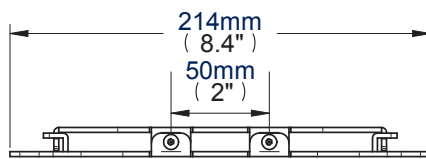

- Fits screens with VESA® mounting patterns 75 x 75, 100 x 100, 200 x 100 and 200 x 200mm
- Low profile design mounts screen only 15mm (0.6") from wall
- Security locking screws and Allen key provided for secure installation
- Ultra-slim design mounts screen only 15mm (0.6") from wall
- Features 'OWLS'™ On Wall Levelling System
- Simple 'hook-on' installation with all mounting hardware included
- Available in black and silver

**MAXIMUM
FIXING DIMENSIONS**
HORIZONTAL: 200mm (7.8")
VERTICAL: 200mm (7.8")

Simple 'hook-on' installation

Ultra-slim design for close to wall installation

Security locking screws provided

Lifestyle image

Ultra-Slim Flat Screen Wall Mount

For more information please visit www.btechavmounts.com/BT7532

BT7532

Registered Design Number: 001713280-0013

Front View

Side View

Top View

Interface Plate

Colour:	Order Ref:	EAN Code:	Master Carton Qty:	Inner Carton Qty:	Master Carton Weight:	Master Carton Cube:
Black	BT7532/B	5019318753190	8	0	9.44kg (20.77lbs)	0.916cbm (0.43cuft)
Silver	BT7532/S	5019318753206	8	0	9.44kg (20.77lbs)	0.916cbm (0.43cuft)