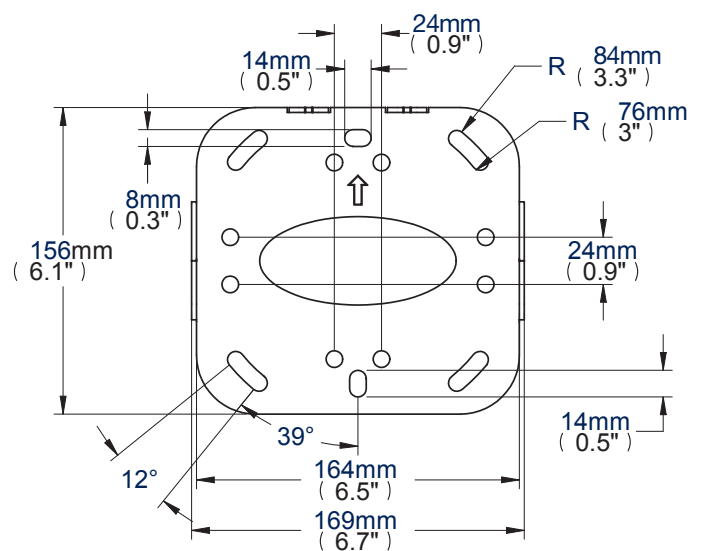

- Fits screens with VESA® mounting patterns 75 x 75, 100 x 100, 200 x 100 and 200 x 200mm
- Low profile design mounts screen only 15mm (0.6") from wall
- Security locking screws and Allen key provided for secure installation
- Ultra-slim design mounts screen only 15mm (0.6") from wall
- Features 'OWLS'™ On Wall Levelling System
- Simple 'hook-on' installation with all mounting hardware included
- Available in black and silver

**MAXIMUM
FIXING DIMENSIONS**
HORIZONTAL: 200mm (7.8")
VERTICAL: 200mm (7.8")

Simple 'hook-on' installation

Ultra-slim design for close to wall installation

Security locking screws provided

Lifestyle image

Ultra-Slim Flat Screen Wall Mount

For more information please visit www.btechavmounts.com/BT7532

BT7532

Registered Design Number: 001713280-0013

Front View

Side View

Top View

Interface Plate

Colour:	Order Ref:	EAN Code:	Master Carton Qty:	Inner Carton Qty:	Master Carton Weight:	Master Carton Cube:
Black	BT7532/B	5019318753190	8	0	9.44kg (20.77lbs)	0.916cbm (0.43cuft)
Silver	BT7532/S	5019318753206	8	0	9.44kg (20.77lbs)	0.916cbm (0.43cuft)