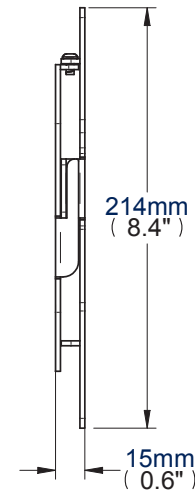

- Fits screens with VESA® mounting patterns 75 x 75, 100 x 100, 200 x 100 and 200 x 200mm
- Low profile design mounts screen only 15mm (0.6") from wall
- Security locking screws and Allen key provided for secure installation
- Ultra-slim design mounts screen only 15mm (0.6") from wall
- Features 'OWLS'™ On Wall Levelling System
- Simple 'hook-on' installation with all mounting hardware included
- Available in black and silver

**MAXIMUM
FIXING DIMENSIONS**
HORIZONTAL: 200mm (7.8")
VERTICAL: 200mm (7.8")

Simple 'hook-on' installation

Ultra-slim design for close to wall installation

Security locking screws provided

Lifestyle image

Ultra-Slim Flat Screen Wall Mount

For more information please visit www.btechavmounts.com/BT7532

BT7532

Registered Design Number: 001713280-0013

Front View

Side View

Top View

Interface Plate

Colour:	Order Ref:	EAN Code:	Master Carton Qty:	Inner Carton Qty:	Master Carton Weight:	Master Carton Cube:
Black	BT7532/B	5019318753190	8	0	9.44kg (20.77lbs)	0.916cbm (0.43cuft)
Silver	BT7532/S	5019318753206	8	0	9.44kg (20.77lbs)	0.916cbm (0.43cuft)