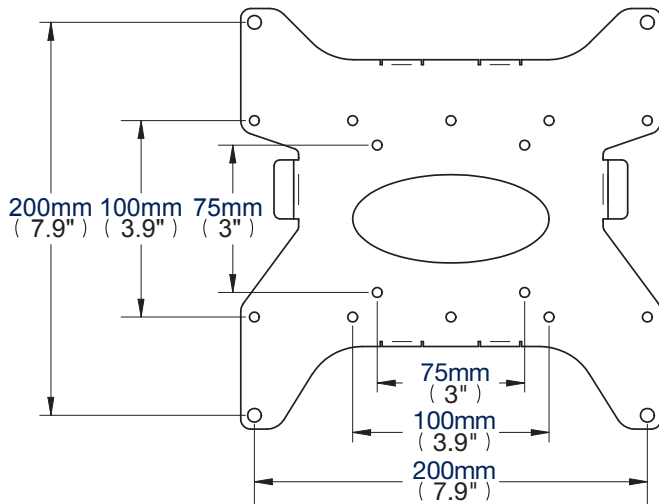

- Fits screens with VESA® mounting patterns 75 x 75, 100 x 100, 200 x 100 and 200 x 200mm
- Low profile design mounts screen only 15mm (0.6") from wall
- Security locking screws and Allen key provided for secure installation
- Ultra-slim design mounts screen only 15mm (0.6") from wall
- Features 'OWLS'™ On Wall Levelling System
- Simple 'hook-on' installation with all mounting hardware included
- Available in black and silver

**MAXIMUM
FIXING DIMENSIONS**
HORIZONTAL: 200mm (7.8")
VERTICAL: 200mm (7.8")

Simple 'hook-on' installation

Ultra-slim design for close to wall installation

Security locking screws provided

Lifestyle image

Ultra-Slim Flat Screen Wall Mount

For more information please visit www.btechavmounts.com/BT7532

BT7532

Registered Design Number: 001713280-0013

Front View

Side View

Top View

Interface Plate

Colour:	Order Ref:	EAN Code:	Master Carton Qty:	Inner Carton Qty:	Master Carton Weight:	Master Carton Cube:
Black	BT7532/B	5019318753190	8	0	9.44kg (20.77lbs)	0.916cbm (0.43cuft)
Silver	BT7532/S	5019318753206	8	0	9.44kg (20.77lbs)	0.916cbm (0.43cuft)