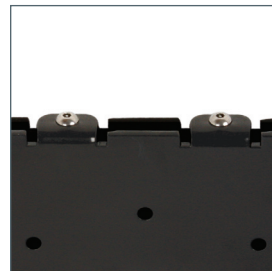

Ultra-Slim Flat Screen Wall Mount

For more information please visit www.btechavmounts.com/BT7532

BT7532

Registered Design Number: 001713280-0013

BT7532 Ultra-Slim Flat Screen Wall Mount

**Designed for medium screens
up to 42" (107cm) / 40kg (88lbs)**

- Fits screens with VESA® mounting patterns 75 x 75, 100 x 100, 200 x 100 and 200 x 200mm
- Low profile design mounts screen only 15mm (0.6") from wall
- Security locking screws and Allen key provided for secure installation
- Ultra-slim design mounts screen only 15mm (0.6") from wall
- Features 'OWLS'™ On Wall Levelling System
- Simple 'hook-on' installation with all mounting hardware included
- Available in black and silver

**MAXIMUM
FIXING DIMENSIONS**
HORIZONTAL: 200mm (7.8")
VERTICAL: 200mm (7.8")

Simple 'hook-on' installation

Ultra-slim design for close to wall installation

Security locking screws provided

Lifestyle image