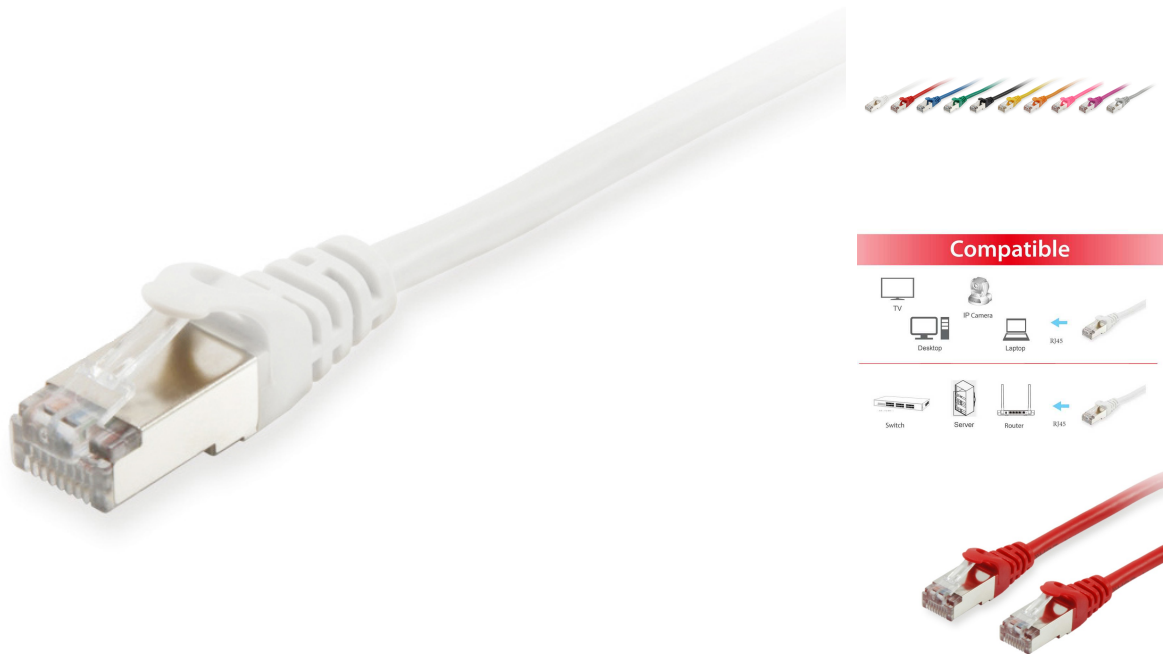

605530 Cat.6 S/FTP Patch Cable, 30m , White

Product Images

Short Description

1. 4 x 2 AWG 28/7
2. 250MHz performance Bandwidth
3. Suitable for PoE, PoE+
4. Stranded bare copper conductor
5. Foil and braid shield Reduces EMI/RFI interference
6. PIMF (Pairs in metal Foil)
7. Molded boot with Strain relief
8. RoHS compliant
9. Low Smoke Zero Halogen (LSZH/LSOH)
10. Compliant with ISO/IEC 11801 and EN 50173

Description

The equip® Cat.6 S/FTP Patch Cord is composed of high-quality materials and fully-examined to conform with industrial standards. Offering higher bandwidth and better signal-to-noise margin, the Cat.6 cable is able to deliver ultrahigh and error-free performance in the most demanding network environments.

Additional Information

Approval and compliance	RoHS
Conductor material	Copper
Conductor size (AWG)	28AWG
Jacket material	LSZH
Category	Cat.6
Flat cable	No
Shielded	Yes
Product weight (kg)	1,107
Cable length	30m
Color	White
EAN	4015867594865
Model number	605530
Package contents	605530
Cable Length	30m
Shielding	S/FTP
Connector 1	RJ45 male
Connector 2	RJ45 male
Dimensions (W x D x H)	8.34 x 11.68 x 30000 mm