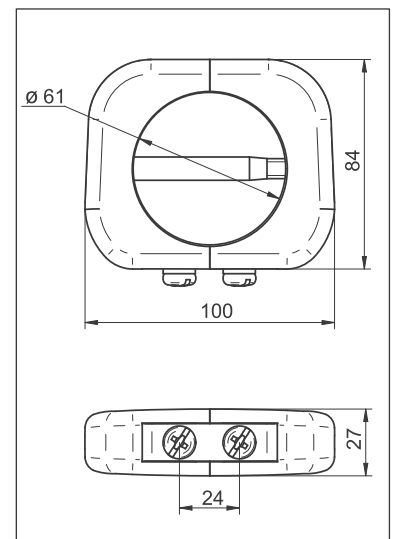

BT7260

Ø60MM ACCESSORY COLLAR WITH COVERS

PARTS LIST

This Pack Contains 1 Collar with Covers

PLEASE KEEP THIS FOR FUTURE REFERENCE

FEATURES

- Accessory collar for use with Ø60mm poles
- Provides attachment for B-Tech modulus system mounts
- Aesthetic cover plates included to hide fasteners

No	PART NAME	DESCRIPTION	QTY
1	COLLAR	TO FIT 60MM POLES	1
2	M10 X 20mm GRUB SCREWS	TO CLAMP COLLAR TO POLE	2
3	M8 SPRING WASHER	SITS UNDER SCREW HEADS	5
4	M8 X 12mm FLAT HEAD CROSS SCREW	TO ATTACH ACCESSORIES	4
5	M8 X 80mm SAFETY BOLT	PASSES THROUGH POLE	1
6	COLLAR COVERS HALF	PUSH FIT AROUND COLLAR	2
7	5mm ALLEN KEY	TO TIGHTEN (PARTS 2 & 5)	1