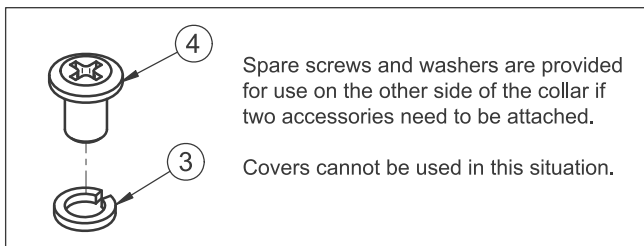

BT7260

Ø60MM ACCESSORY COLLAR WITH COVERS

PARTS LIST

This Pack Contains 1 Collar with Covers

PLEASE KEEP THIS FOR FUTURE REFERENCE

FEATURES

- Accessory collar for use with Ø60mm poles
- Provides attachment for B-Tech modulus system mounts
- Aesthetic cover plates included to hide fasteners

No	PART NAME	DESCRIPTION	QTY
1	COLLAR	TO FIT 60MM POLES	1
2	M10 X 20mm GRUB SCREWS	TO CLAMP COLLAR TO POLE	2
3	M8 SPRING WASHER	SITS UNDER SCREW HEADS	5
4	M8 X 12mm FLAT HEAD CROSS SCREW	TO ATTACH ACCESSORIES	4
5	M8 X 80mm SAFETY BOLT	PASSES THROUGH POLE	1
6	COLLAR COVERS HALF	PUSH FIT AROUND COLLAR	2
7	5mm ALLEN KEY	TO TIGHTEN (PARTS 2 & 5)	1

Attention!

For additional security and/or safety, an optional through bolt is provided (**Part 5**). The pole may be drilled through to accommodate this bolt at the installers discretion. The absence of this bolt does not effect the load bearing capacity or stability of the collar, provided that the two grub screws (**Part 2**) are sufficiently tightend.