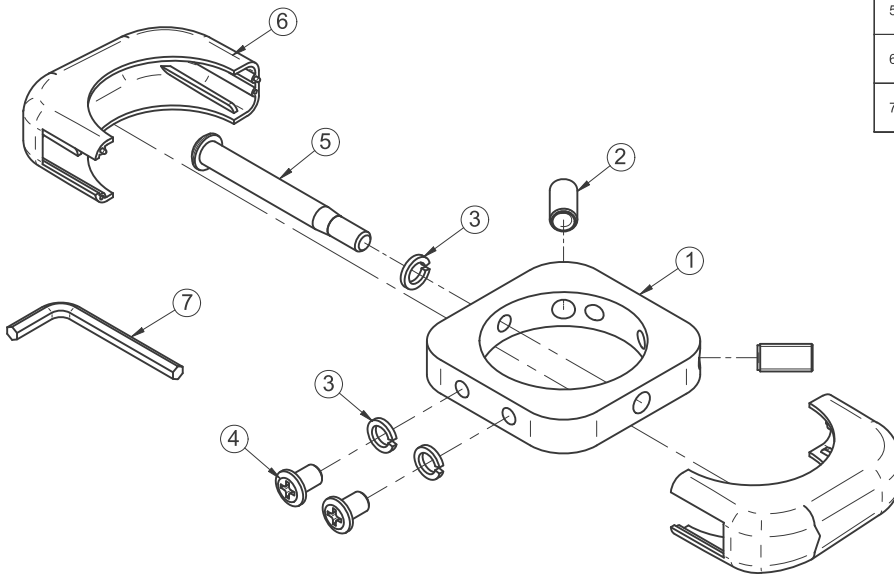

BT7260

Ø60MM ACCESSORY COLLAR WITH COVERS

PARTS LIST

This Pack Contains 1 Collar with Covers

PLEASE KEEP THIS FOR FUTURE REFERENCE

FEATURES

- Accessory collar for use with Ø60mm poles
- Provides attachment for B-Tech modulus system mounts
- Aesthetic cover plates included to hide fasteners

No	PART NAME	DESCRIPTION	QTY
1	COLLAR	TO FIT 60MM POLES	1
2	M10 X 20mm GRUB SCREWS	TO CLAMP COLLAR TO POLE	2
3	M8 SPRING WASHER	SITS UNDER SCREW HEADS	5
4	M8 X 12mm FLAT HEAD CROSS SCREW	TO ATTACH ACCESSORIES	4
5	M8 X 80mm SAFETY BOLT	PASSES THROUGH POLE	1
6	COLLAR COVERS HALF	PUSH FIT AROUND COLLAR	2
7	5mm ALLEN KEY	TO TIGHTEN (PARTS 2 & 5)	1

Attention!

For additional security and/or safety, an optional through bolt is provided (**Part 5**). The pole may be drilled through to accommodate this bolt at the installers discretion. The absence of this bolt does not effect the load bearing capacity or stability of the collar, provided that the two grub screws (**Part 2**) are sufficiently tightend.