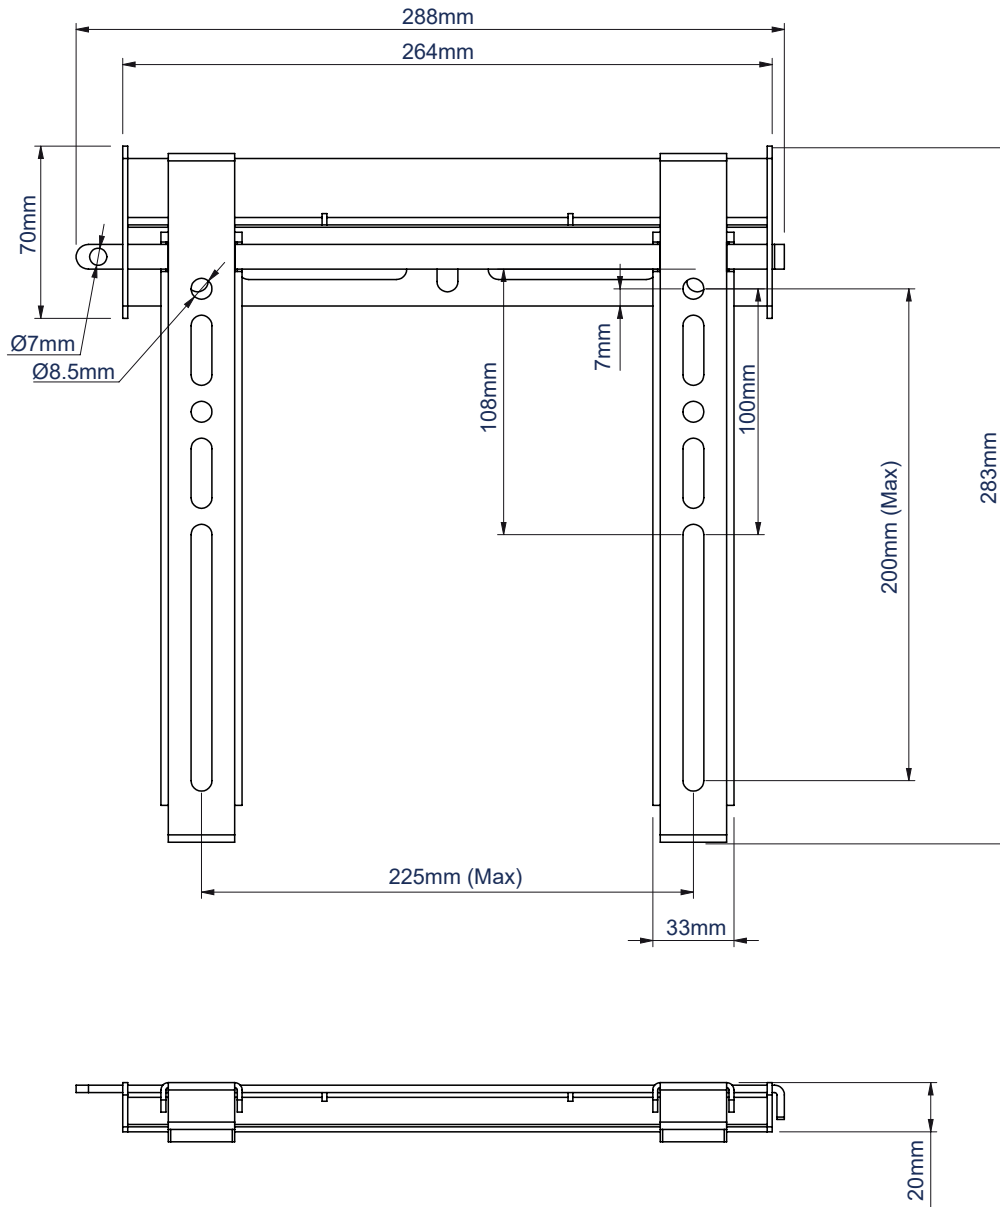

**MOUNTS
 SCREEN
 20MM FROM
 THE WALL**

BTV500

UNIVERSAL FLAT SCREEN WALL MOUNT

Designed to mount medium sized screens just 20mm from the wall, with its low-profile design the BTV500 is ideal for home installations. This mount features a simple 'hook-on' installation and post installation screen alignment to make screen mounting as quick and simple as possible. The BTV500 also features a security locking bar to help prevent un-authorized removal of the screen. All fixings and mounting hardware included.

SPECIFICATION

Recommended screen size	up to 47"
Max load	40kg
VESA® & non-VESA fixings	up to 225 x 200
Distance from wall	20mm
Colour	Black

FEATURES

- Low profile design for a close to the wall installation
- Post installation screen alignment for perfect screen positioning
- Security locking bar to prevent unauthorised screen removal
- Suitable for concrete, brick or stud walls up to 10"
- Simple 'hook-on' installation
- All mounting hardware included
- Available in Black

Low profile design mounts screen only
 20mm from wall

Locking bar for secure installation
(padlock not included)

Supplied in retail packaging, ideal for the
 consumer market

All fixings and mounting hardware
 included

RELATED PRODUCTS

<p>BTV501</p>	<p>BTV502</p>	<p>BTV503</p>	<p>BTV510</p>
----------------------	----------------------	----------------------	----------------------

Flat Screen Wall Mount with Tilt for screens up to 47"