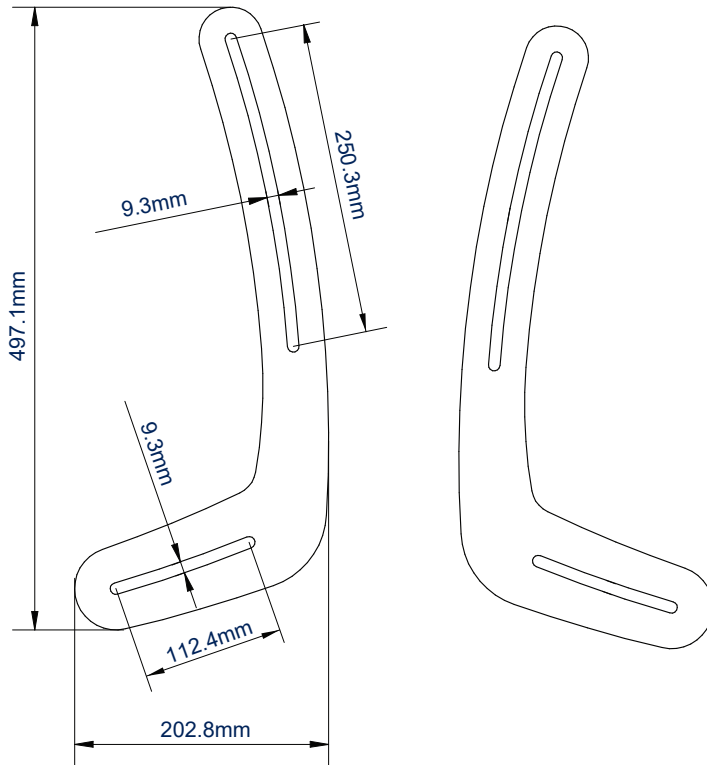

FRONT VIEW

SIDE VIEW

PACKING INFORMATION

COLOUR:	ORDER REF:	EAN CODE:	MASTER CARTON QTY:	INNER CARTON QTY:	MASTER CARTON WEIGHT:	MASTER CARTON CUBE:
Black	BTV914/B	5019318440700	8	N/A	13.56kg	0.18cbm