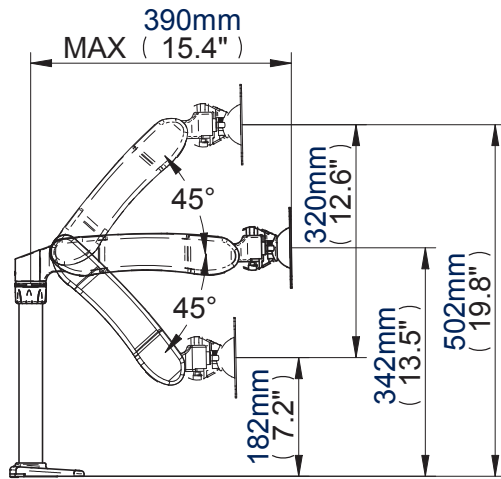

Full Motion Single Arm Flat Screen Desk Mount

For more information please visit www.btechavmounts.com/BT7382

BT7382

Side View