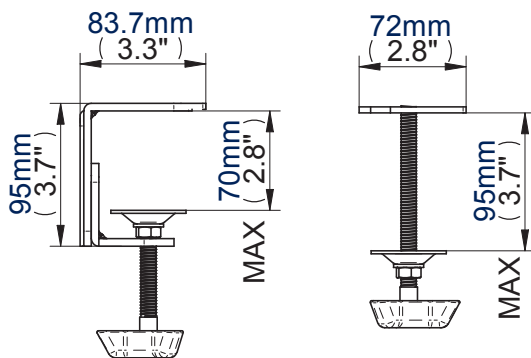

- Fits screens with VESA mounting patterns: 75 x 75mm and 100 x 100mm
- Supplied with both a desk clamp and grommet
- Maximum extension: 390mm
- Easy tilt adjustment: +/-40°
- Features two swivel points: 360° at pole and 180° at interface
- Integrated cable management
- Easy height adjustment using tool-less locking ring
- Simple installation with all fixings included
- Available in a stylish Graphite Black or Silver
- *Minimum recommended screen weight: 1.5kg (3.3lbs)*

Supplied with a desk clamp to attach the mount to the rear or side of a desk up to 70mm thick

The fully adjustable head is ideal for easy positioning of the screen

Also included is a grommet to attach the mount through a desk of up to 95mm thick

Front View

Base

Interface Plate

Desk Clamp

Grommet

Colour:	Order Ref:	EAN Code:	Master Carton Qty:	Inner Carton Qty:	Master Carton Weight:	Master Carton Cube:
Graphite Black	BT7382/GB	5019318752360	2	0	8.75kg (19.25lbs)	0.057cbm (2.00cuft)
Silver	BT7382/S	5019318758874	2	0	8.75kg (19.25lbs)	0.057cbm (2.00cuft)