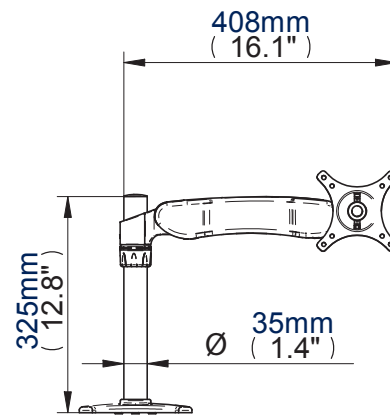

- Fits screens with VESA mounting patterns: 75 x 75mm and 100 x 100mm
- Supplied with both a desk clamp and grommet
- Maximum extension: 390mm
- Easy tilt adjustment: +/-40°
- Features two swivel points: 360° at pole and 180° at interface
- Integrated cable management
- Easy height adjustment using tool-less locking ring
- Simple installation with all fixings included
- Available in a stylish Graphite Black or Silver
- *Minimum recommended screen weight: 1.5kg (3.3lbs)*

Supplied with a desk clamp to attach the mount to the rear or side of a desk up to 70mm thick

The fully adjustable head is ideal for easy positioning of the screen

Also included is a grommet to attach the mount through a desk of up to 95mm thick

Front View

Base

Interface Plate

Desk Clamp

Grommet

Colour:	Order Ref:	EAN Code:	Master Carton Qty:	Inner Carton Qty:	Master Carton Weight:	Master Carton Cube:
Graphite Black	BT7382/GB	5019318752360	2	0	8.75kg (19.25lbs)	0.057cbm (2.00cuft)
Silver	BT7382/S	5019318758874	2	0	8.75kg (19.25lbs)	0.057cbm (2.00cuft)