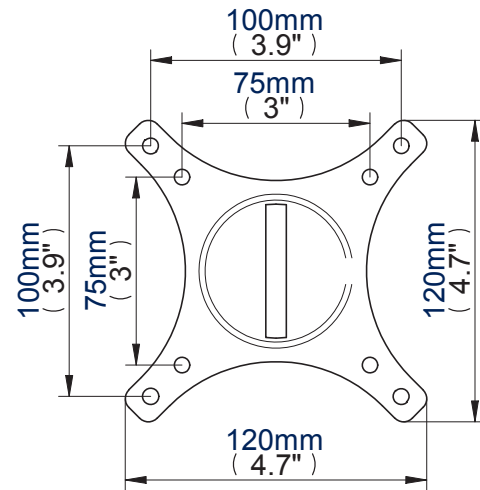

- Fits screens with VESA mounting patterns: 75 x 75mm and 100 x 100mm
- Supplied with both a desk clamp and grommet
- Maximum extension: 390mm
- Easy tilt adjustment: +/-40°
- Features two swivel points: 360° at pole and 180° at interface
- Integrated cable management
- Easy height adjustment using tool-less locking ring
- Simple installation with all fixings included
- Available in a stylish Graphite Black or Silver
- *Minimum recommended screen weight: 1.5kg (3.3lbs)*

Supplied with a desk clamp to attach the mount to the rear or side of a desk up to 70mm thick

The fully adjustable head is ideal for easy positioning of the screen

Also included is a grommet to attach the mount through a desk of up to 95mm thick

Front View

Base

Interface Plate

Desk Clamp

Grommet

Colour:	Order Ref:	EAN Code:	Master Carton Qty:	Inner Carton Qty:	Master Carton Weight:	Master Carton Cube:
Graphite Black	BT7382/GB	5019318752360	2	0	8.75kg (19.25lbs)	0.057cbm (2.00cuft)
Silver	BT7382/S	5019318758874	2	0	8.75kg (19.25lbs)	0.057cbm (2.00cuft)