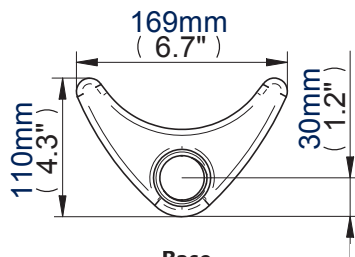

- Fits screens with VESA mounting patterns: 75 x 75mm and 100 x 100mm
- Supplied with both a desk clamp and grommet
- Maximum extension: 390mm
- Easy tilt adjustment: +/-40°
- Features two swivel points: 360° at pole and 180° at interface
- Integrated cable management
- Easy height adjustment using tool-less locking ring
- Simple installation with all fixings included
- Available in a stylish Graphite Black or Silver
- *Minimum recommended screen weight: 1.5kg (3.3lbs)*

Supplied with a desk clamp to attach the mount to the rear or side of a desk up to 70mm thick

The fully adjustable head is ideal for easy positioning of the screen

Also included is a grommet to attach the mount through a desk of up to 95mm thick

Front View

Base

Interface Plate

Desk Clamp

Grommet

Colour:	Order Ref:	EAN Code:	Master Carton Qty:	Inner Carton Qty:	Master Carton Weight:	Master Carton Cube:
Graphite Black	BT7382/GB	5019318752360	2	0	8.75kg (19.25lbs)	0.057cbm (2.00cuft)
Silver	BT7382/S	5019318758874	2	0	8.75kg (19.25lbs)	0.057cbm (2.00cuft)