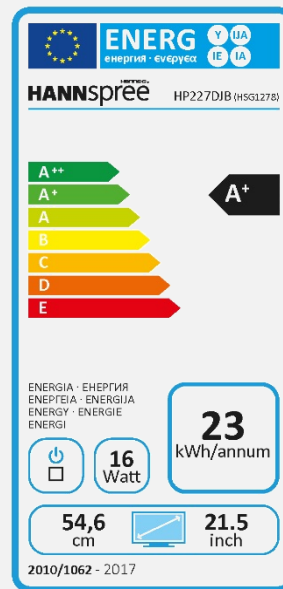

#### ERGONOMIC FEATURES

Height  
Adjust.  
Stand

Tilt

Pivot

Swivel

Display Size	54,61cm / 21.5" Diagonal
Panel Type	TFT – LED Backlight
Aspect Ratio	16:9
Resolution (H x V)	1920 x 1080 Full HD
Brightness	250cd/m <sup>2</sup>
Contrast (Typ.)	1.000:1 (Typical)
Contrast (Active)	80.000.000:1 (Active)
Viewing Angle L/R; U/D	170° H – 160° V (CR >10)
Response Time	5 msec (typ)
Pixel Pitch	0,248 (H) x 0,248 (V) mm
Panel Surface	Anti-Glare
Display Colors	16.7M Colors
Horizontal Frequency	30 ~ 83 kHz
Vertical Frequency	56 ~ 75 Hz
Max Display Frequency	1920 x 1080 @ 60Hz
Input 1	D-Sub (VGA)
Input 2	DVI-D with HDCP
Input 3	-
Buil-in Speakers	1.5W x 2
Power Consumption	On: 15.9W; Stand-by: 0,34W; Off: 0,21W
AC Power Range	AC 100 ~ 240 Volt; 50 ~ 60 Hz
Product Dimensions	511 x 217 x 468 mm (W x D x H)
Packing Dimensions	572 x 155 x 387 mm (W x D x H)
Net / Gross Weight	4,1 Kgs / 5,2 Kgs
Bezel & Color Plan	Black front bezel, back cover , arm, base

VESA Mounting	100 x 100 mm
Monitor Stand	Height Adjustable Stand (110mm)
Tilt / Kensington Lock	-5° ~ 20° / Yes
Pivot / Swivel	Yes 90° Clockwise / Left: 30° - Right: 30°
Controls	Menu, Down, Up, Auto, Power
Color	Warm, Natural, Standard, User Mode
Preset Mode	PC, Movie, Game Modes
On Screen Display	11 OSD Languages
Accessory	Power Cable (1,5m); VGA Cable (1,5m); Warranty Card; Quick Start Guide
Certifications	CE, ISO 9241-307, Energy Star 7, TCO, WEEE, RoHS
Flicker Free	Yes

Supplier's Name	HANNspree
Model Name	HP227DJB
Energy Efficiency Class	A+
Screen Size (Centimetres)	54,60
Screen Size (Inches)	21,50
On mode power Consumption (W)	16
Annual Energy Consumption* (kWh)	23
Standby-mode Power Consumption (W)	0,34
Off-mode Power Consumption (W)	0,21
Screen Resolution	1920 x 1080