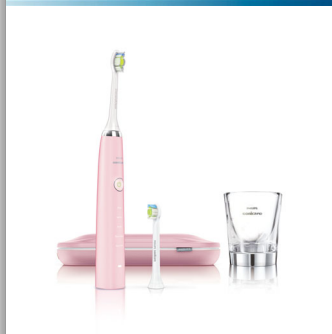

Philips Sonicare
DiamondClean
Sonic electric toothbrush

5 modes

2 brush heads
Glass charger
USB travel charger

DiamondClean

HX9362/67

Whiter, healthier teeth for life

Best Philips Sonicare whitening sonic toothbrush

Sonicare's best whitening in our most elegant Philips Sonicare electric toothbrush. Switch to Sonicare.

Proven to improve oral health

- Improves gum health in only two weeks
- Removes up to 7x more plaque than a manual toothbrush
- Whitens teeth more than 2x better than a manual toothbrush
- Philips Sonicare toothbrush helps whiten teeth
- Sensitive Mode: Gentle teeth and gum cleaning

Provides a superior clean

- DiamondClean toothbrush head for Sonicare's best whitening
- Sonicare dynamic cleaning action drives fluid between teeth

Designed around you

- Dual Charging System: Charging glass and travel case

Highlights

Improves gum health

This Philips Sonicare electric toothbrush provides optimal cleaning between teeth and along the gumline for improved gum health in just two weeks.

DiamondClean brush head

DiamondClean toothbrush heads, Philips Sonicare's best whitening brush head, have diamond shaped bristles to effectively yet gently remove surface stains and scrape away plaque. Removes stain build up from coffee, tea, red wine, cigarettes and tobacco in just 1 week.