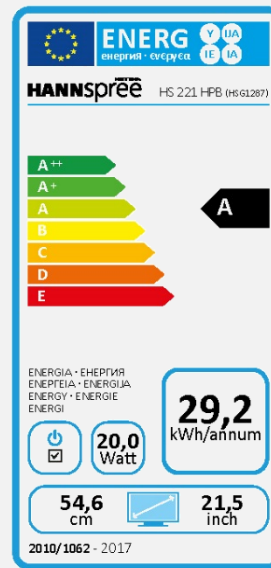

HS 221 HPB

21.5" / 54,61cm Diagonal
LED Backlight – Format 16:9

- 21,5" 16:9 LED Backlight Monitor
- 1920 x 1080 Full HD Resolution
- Full HD 1080P
- 178° Ultra-Wide Viewing Angle
- Input: HDMI + DVI-D + VGA
- Built-In Stereo Speakers
- Tilt and Wall-Mountable (VESA)
- Low Power Consumption
- Multi-Video Modes
- ECO Friendly
- Flicker Free
- HDMI Cable Included

VIEWING ANGLE, VESA

178° Ultra-Wide
Viewing Angle

VESA
Wall-Mountable

OTHER FEATURES

Eco
Friendly

Tilt

Low
Power
Cons.

Video
Modes

Display Size	54,61 cm / 21.5" Diagonal
Panel Type	TFT IPS Panel – LED Backlight
Aspect Ratio	16:9
Resolution (H x V)	1920 x 1080 Full HD
Brightness	250cd/m ²
Contrast (Typ.)	1.000:1 (Typical)
Contrast (Active)	80.000.000:1 (Active)
Viewing Angle L/R; U/D	178° H / 178° V (CR >10)
Response Time	5 msec (typ)
Pixel Pitch	0,24795 (H) x 0,24795 (V) mm
Panel Surface	Anti-Glare
Display Colors	16.7M Colors
Horizontal Frequency	30 ~ 83 kHz
Vertical Frequency	56 ~ 75 Hz
Max Display Frequency	1920 x 1080 @ 60Hz
Input 1	D-Sub (VGA)
Input 2	DVI-D (with HDCP)
Input 3	HDMI (Ver. 1.4)
Speakers	Yes, 1.5W x 2
Power Consumption	On: 20W; Stand-by: ≤0,50W; Off: ≤ 0,30W
AC Power Range	AC 100 ~ 240 Volt; 50 ~ 65 Hz
Product Dimensions	511 x 184 x 377 mm (W x D x H)
Packing Dimensions	563 x 101 x 428 mm (W x D x H)
Net / Gross Weight	3.4 Kgs / 4.5 Kgs (±0.3KG)
Bezel & Color Plan	Front Bezel, Rear Cover, Arm & Base : Texture Black

Supplier's Name	HANNspree
Model Name	HS221HPB
Energy Efficiency Class	A
Screen Size (Centimetres)	54,6
Screen Size (Inches)	21,50
On mode power Consumption (W)	20
Annual Energy Consumption* (kWh)	29,2
Standby-mode Power Consumption (W)	≤ 0,50
Off-mode Power Consumption (W)	≤ 0,30
Screen Resolution	1920 x 1080