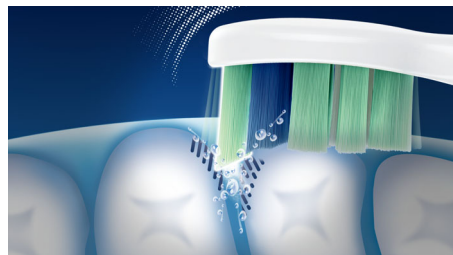

Provides better plaque removal and access to back teeth; brushing twice a day every day with this brush can help reduce cavities

Up to 6x better plaque removal

Removes up to 6x more plaque than a manual toothbrush for a superior clean

Sonic technology

Our sonic technology creates a unique dynamic cleaning action that drives fluid deep between teeth and along the gumline for a thorough-yet-gentle clean

Safe and gentle

The gentle motion of this Philips Sonicare power toothbrush is safe for dental work, including orthodontics, implants and veneers, so you can brush without worry.

Better access to back teeth

Slim, angled brush head provides better access to back teeth and hard-to-reach places

Better in hard-to-reach areas

The slim, angled neck and easy-grip handle of this toothbrush helps with better cleaning in hard-to-reach areas than a manual toothbrush