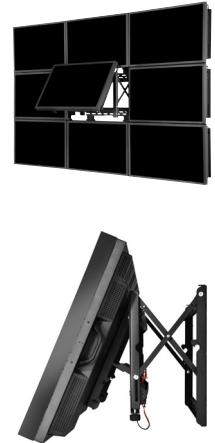

Technical Drawings

Landscape PD02VW QR 46 55 L