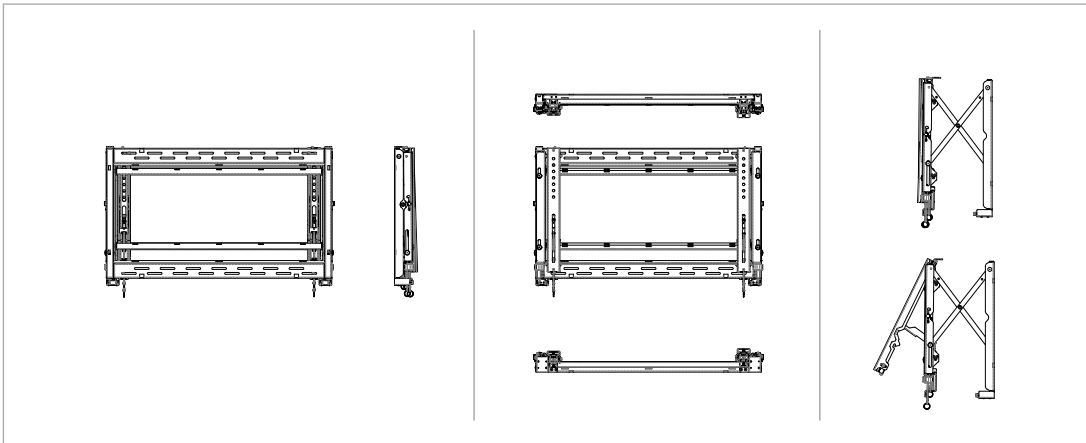

Technical Drawings

Landscape PD02VW QR 46 55 L