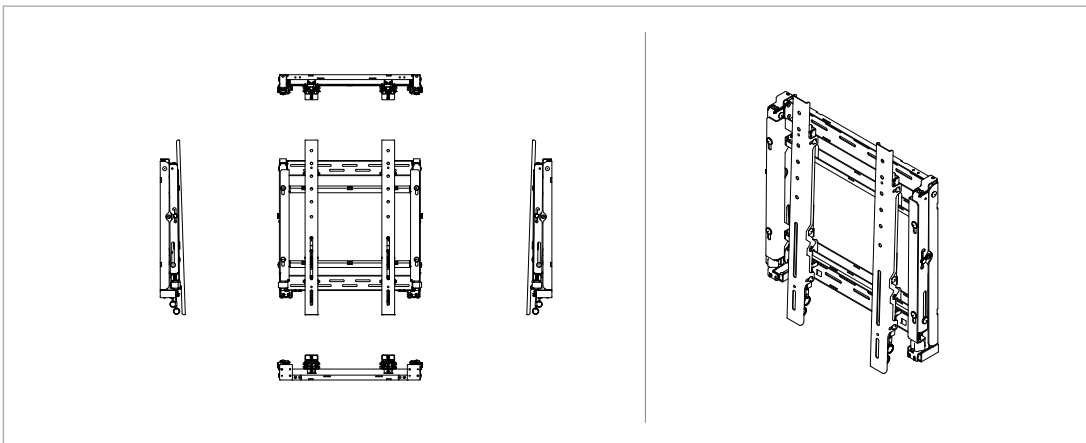

Portrait PD02VW QR 46 55 P

Connector Kits

Connector Kits for NEC Large Format Displays

Orientation	Kits	Supported Displays
Portrait	CK02XHBP MFS 46 P	P463
	CK02XUN MFS 46 P	46" XUN/S/V
	CK02XS MFS 46 P	X462S
	CK02XUN MFS 55 P	55" XUN/S/V
	CK02P MFS 55 P	P553
	CK02XS MFS 55 P	X552S
Landscape	CK02XHBP MFS 46 L	P463
	CK02XUN MFS 46 L	46" XUN/S/V
	CK02XS MFS 46 L	X462S
	CK02XUN MFS 55 L	55" XUN/S/V
	CK02P MFS 55 L	P553
	CK02XS MFS 55 L	X552S

Number of Connector Kits required

		Number Of Horizontal Displays										
		Num.	1	2	3	4	5	6	7	8	9	10
Number Of Vertical Displays	1	0	1	2	3	4	5	6	7	8	9	10
	2	1	2	4	6	8	10	12	14	16	18	20
	3	2	4	6	9	12	15	18	21	24	27	30
	4	3	6	9	12	16	20	24	28	32	36	40
	5	4	8	12	16	20	25	30	35	40	45	50
	6	5	10	15	20	25	30	36	42	48	54	60
	7	6	12	18	24	30	36	42	49	56	63	70
	8	7	14	21	28	35	42	49	56	64	72	80
	9	8	16	24	32	40	48	56	64	72	81	90
	10	9	18	27	36	45	54	63	72	81	90	100