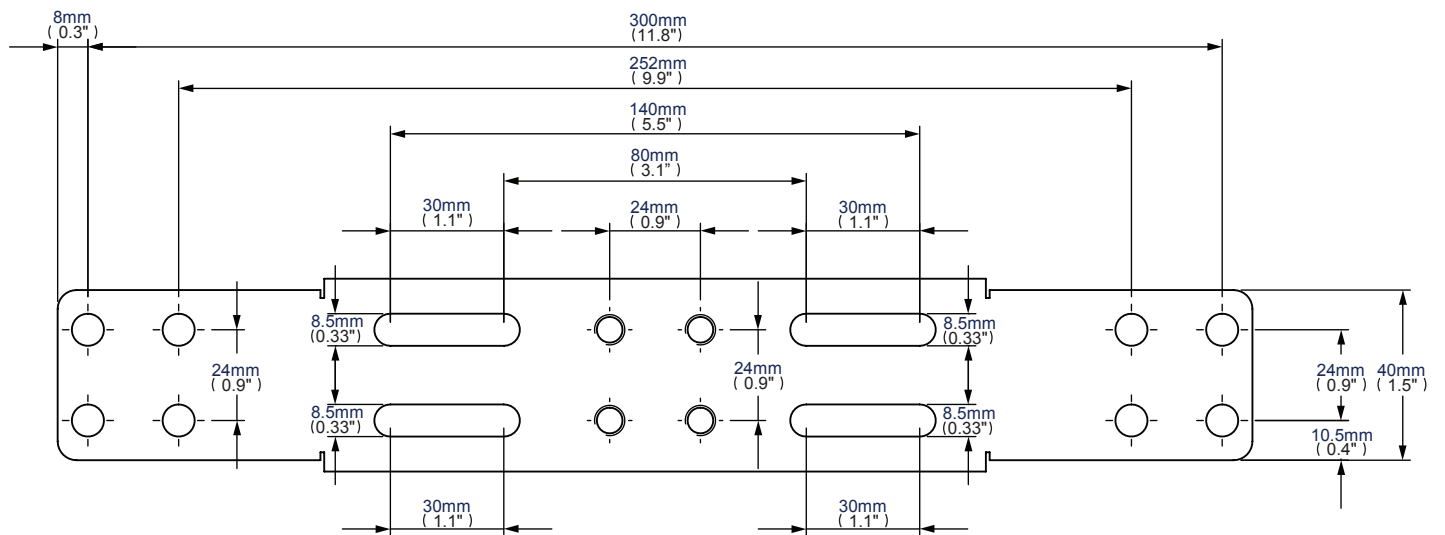

Ideal for mounting a VC Camera under a screen when used with the BT7863 Camera Shelf (sold separately)

Compatible with a variety of B-Tech products such as the BT7860 Apple TV Mount (sold separately)

Accessory Adaptor for Twin Pole Floor Stands / Trolleys

For more information please visit www.btechavmounts.com/BT7862

BT7862

Colour:	Order Ref:	EAN Code:
Black	BT7862/B	5019318759109

**This information is intended as a guide only and reflects the current specification at the time of print.
B-Tech accepts no liability for the accuracy of the information contained in this document.**