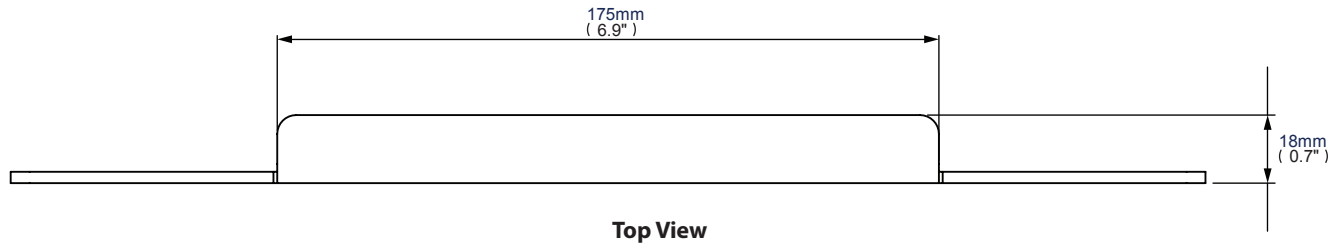

Accessory Adaptor for Twin Pole Floor Stands / Trolleys

For more information please visit www.btechavmounts.com/BT7862

BT7862

Colour:	Order Ref:	EAN Code:
Black	BT7862/B	5019318759109

**This information is intended as a guide only and reflects the current specification at the time of print.
B-Tech accepts no liability for the accuracy of the information contained in this document.**