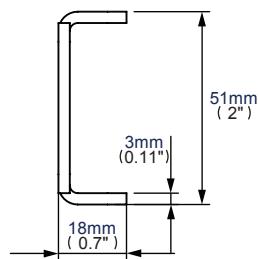

Accessory Adaptor for Twin Pole Floor Stands / Trolleys

For more information please visit www.btechavmounts.com/BT7862

BT7862

Colour:	Order Ref:	EAN Code:
Black	BT7862/B	5019318759109

**This information is intended as a guide only and reflects the current specification at the time of print.
B-Tech accepts no liability for the accuracy of the information contained in this document.**