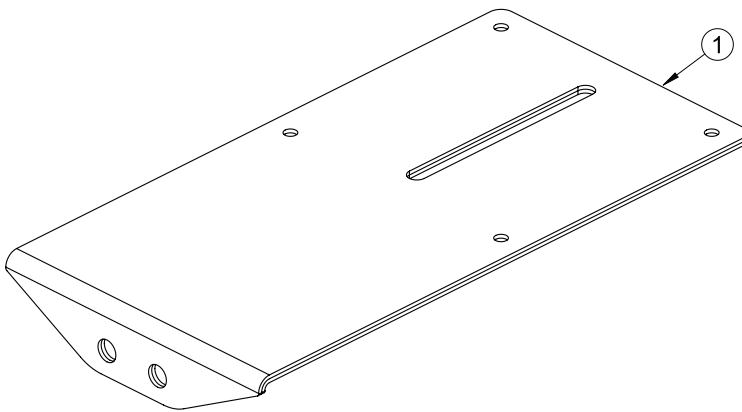

PARTS LIST

REF	PART NAME	QTY
1	SHELF	1
2	M4 x 10mm SCREW	4
3	UNC 1/4" x 1/2" SCREW	1