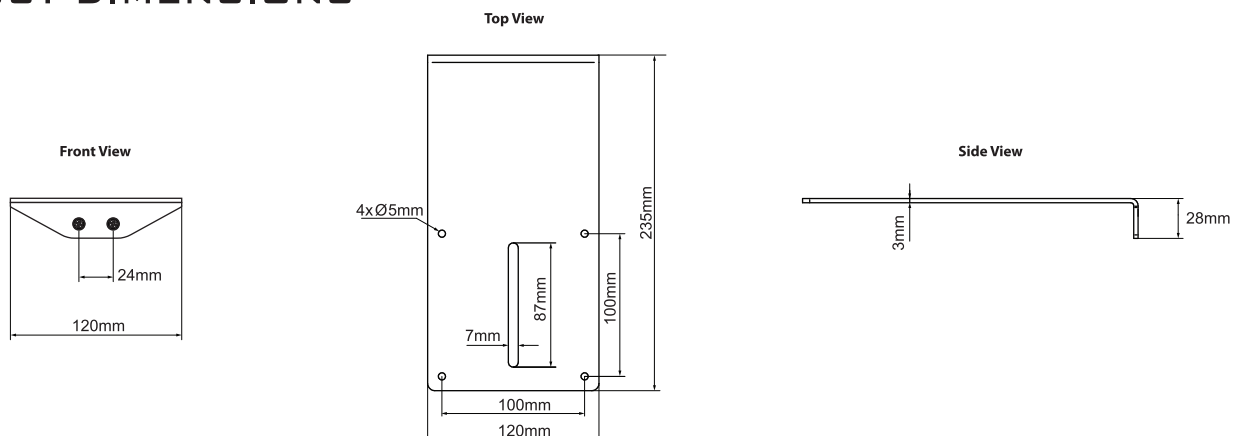

### FEATURES

- Fits most VC cameras with 1/4" thread
- Features 100 x 100mm fixing points
- Max load 4kg
- Shelf Dimensions: 235mm x 120mm
- Compatible with B-Tech accessory collars for pole mounting, System X shelf adaptor *BT8390-SA* and System X columns
- Can also be wall mounted (*wall fixings not included*)

### PRODUCT DIMENSIONS