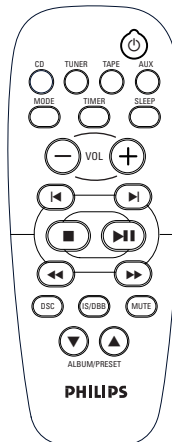

### tape deck

- Logic Tape Deck
- Automatic recording level control
- Electronic speed control and full auto stop
- CD synchro start recording
- Timer recording from tuner
- Tape counter
- Automatic tape selection

### loudspeaker boxes

- 2 way Bass Reflex speaker system
- 4" woofer
- Piezo tweeter
- Detachable Grilles

### connections

- Stereo headphones : 3.5mm stereo jack
- Aux : Cinch socket
- Antenna : FM coaxial, AM Loop

### general

- Mute function
- Backlighted LCD display
- Clock/Timer
- Sleep timer (60, 45, 30, 15 mins)
- Wake-up with CD, Tuner or Tape deck
- Automatic standby
- 21-key Remote Control

	/21	/21M	/22	/29	/30	/33	/34
<b>AP/Middle East/Africa</b>	•	•					
<b>Australia/NZ</b>					•		
<b>Korea</b>						•	
<b>Latam</b>	•						
<b>W Europe</b>			•				
<b>E Europe</b>			•				
<b>tuner</b>							
FM87.5-108MHz	•	•	•		•	•	
MW522-1602kHz	•	•	•		•	•	
LW153-279kHz				•			
FM75 Ohm coaxial	•	•	•		•	•	
<b>mains supply</b>							
120/230V 50-60Hz	•	•					
230V/50Hz				•	•	•	
<b>general</b>							
made in sticker	•	•	•	•	•	•	•