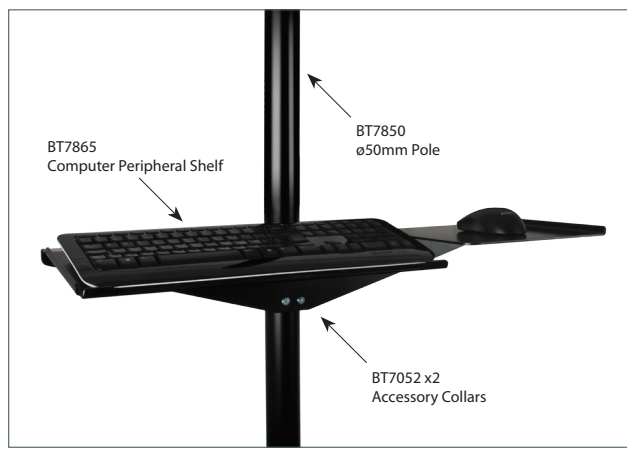

Computer Peripheral Shelf for Pole Mounting

For more information please visit www.btechavmounts.com/BT7865

BT7865

BT7865

Computer Peripheral Shelf for Pole mounting

Designed to mount a keyboard and mouse to B-Tech poles

- Fixed keyboard tilt angle of 10°
- Max keyboard size: **W:** 465mm x **D:** 175mm
- Usable space for mouse: 230 x 255mm
- Compatible with BT7052 and BT7260 Accessory Collars for use with ø50mm or ø60mm poles
- Available in Black

2

Fits to B-Tech ø50mm and ø60mm poles with BT7052 or BT7260 Accessory Collars (sold separately)

Sleek design integrates with B-Tech mounting systems for a stylish installation

Computer Peripheral Shelf for Pole Mounting