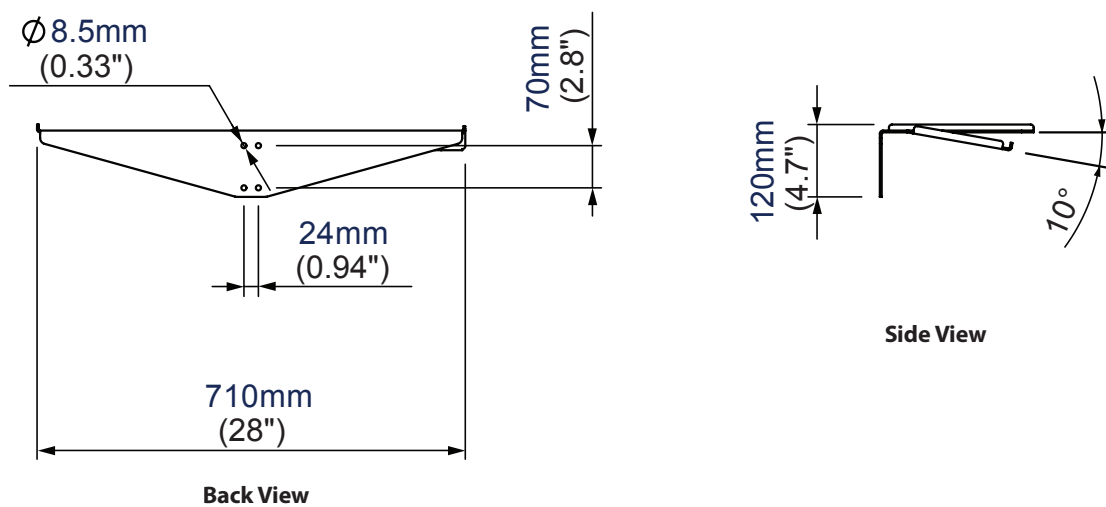

Computer Peripheral Shelf for Pole Mounting

For more information please visit www.btechavmounts.com/BT7865

BT7865

Colour:	Order Ref:	EAN Code:
Black	BT7865/B	5019318759130

**This information is intended as a guide only and reflects the current specification at the time of print.
B-Tech accepts no liability for the accuracy of the information contained in this document.**