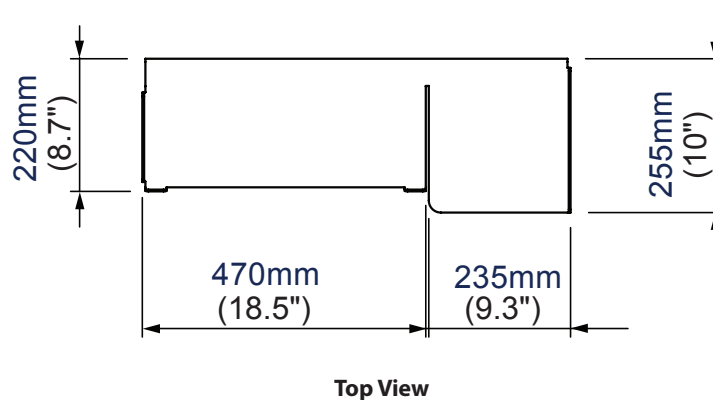

Computer Peripheral Shelf for Pole Mounting

For more information please visit www.btechavmounts.com/BT7865

BT7865

Colour:	Order Ref:	EAN Code:
Black	BT7865/B	5019318759130

**This information is intended as a guide only and reflects the current specification at the time of print.
B-Tech accepts no liability for the accuracy of the information contained in this document.**