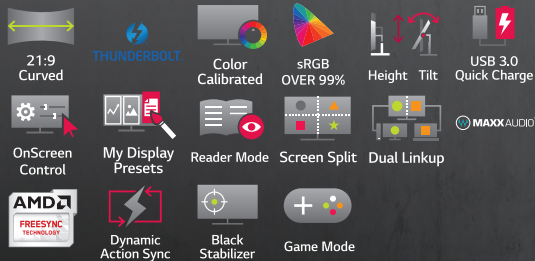

UM88/UM88C

34"