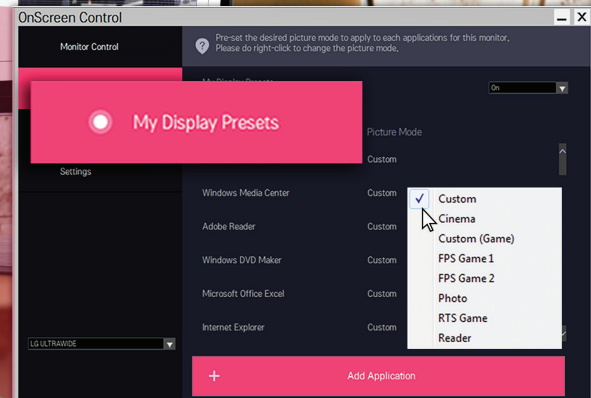

Customizing the Picture Mode with OnScreen Control & My Display Presets

OnScreen Control allows you to easily control the screen configuration for easy customizing workspace on the screen with a few clicks of mouse. In addition, you do not need to select the color mode each time you open a specific program with My Display Presets, that includes multiple color mode presets for various viewing environment.

OnScreen Control

My Display Presets

34UC98