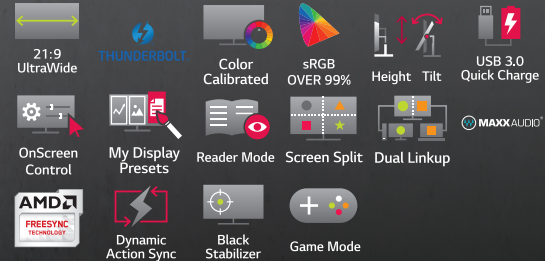

*Thunderbolt™ 2 : UM88 Only