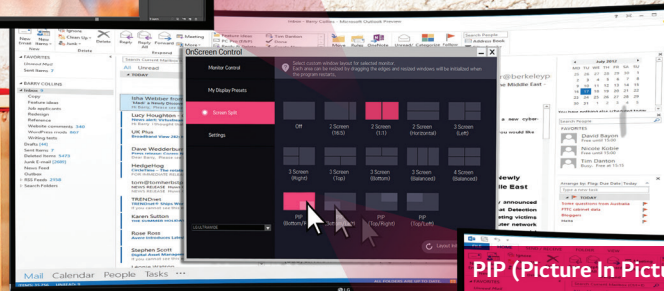

34UM8B

Customizing the Picture Mode with OnScreen Control & My Display Presets

OnScreen Control allows you to easily control the screen configuration for easy customizing workspace on the screen with a few clicks of mouse. In addition, you do not need to select the color mode each time you open a specific program with My Display Presets, that includes multiple color mode presets for various viewing environment.

OnScreen Control

My Display Presets

34UC98

Multitasking for Multi-Performer with **Screen Split & PIP**

With Screen Split feature, it divides the display into multiple sections for different tasks by resizing the windows on the screen. Its advanced options have expanded to include 4 types of Picture-in-Picture(PIP) modes which allow you to stay working on the main screen while watching a video on a smaller window aside.

Screen Split

PIP

Advanced Tech Design with **Easy Installation & Adjustable Stand**

The newly designed ergonomic stand can be installed quickly and easily without extra tools. Just clip and press it down. You will be surprised with how simple it could get. The ergonomic stand is height and tilt adjustable while maintaining a stylish appearance on the ArcLine base.