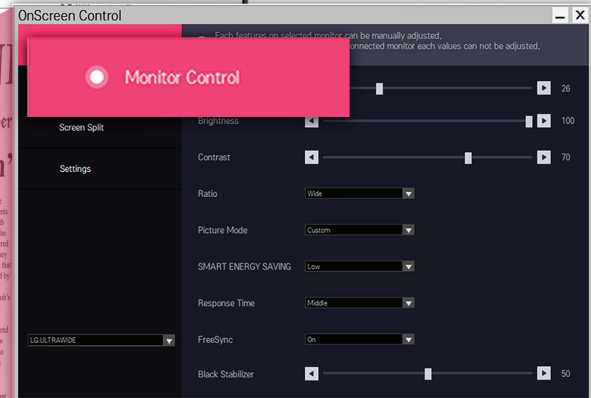

34UM8B

Customizing the Picture Mode with OnScreen Control & My Display Presets

OnScreen Control allows you to easily control the screen configuration for easy customizing workspace on the screen with a few clicks of mouse. In addition, you do not need to select the color mode each time you open a specific program with My Display Presets, that includes multiple color mode presets for various viewing environment.

OnScreen Control

My Display Presets

34UC98

Multitasking for Multi-Performer with **Screen Split & PIP**

With Screen Split feature, it divides the display into multiple sections for different tasks by resizing the windows on the screen. Its advanced options have expanded to include 4 types of Picture-in-Picture(PIP) modes which allow you to stay working on the main screen while watching a video on a smaller window aside.

Screen Split

PIP

Advanced Tech Design with **Easy Installation & Adjustable Stand**

The newly designed ergonomic stand can be installed quickly and easily without extra tools. Just clip and press it down. You will be surprised with how simple it could get. The ergonomic stand is height and tilt adjustable while maintaining a stylish appearance on the ArcLine base.