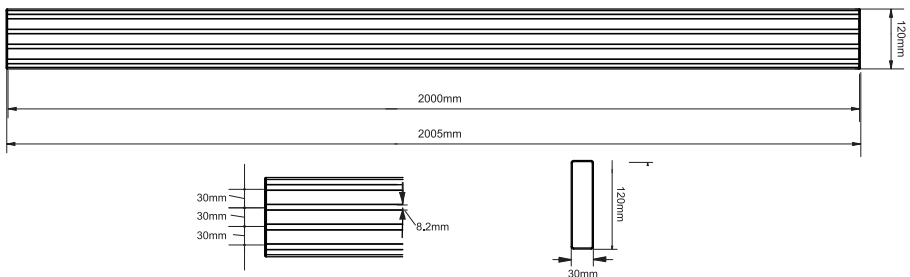

PRODUCT DIMENSIONS

THESE DIMENSIONS ARE INTENDED AS A GUIDE ONLY AND B-TECH ACCEPTS NO LIABILITY FOR THE ACCURACY OF THE INFORMATION

B-TECH AUDIO VIDEO MOUNTS

HEAD OFFICE

B-Tech International Limited

Bennett House, Long March, Daventry, Northants., NN11 4NR, UK

Email: info@btechavmounts.com

www.btechavmounts.com

AMA-BT8390-200-V1-PROBX-0616-104 Made in Vietnam