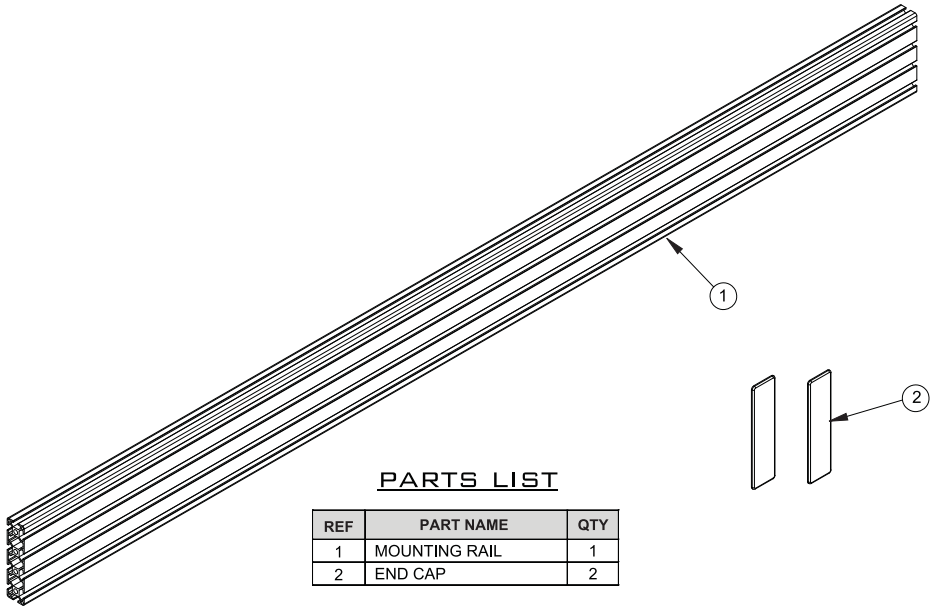

BT8390-200

HORIZONTAL MOUNTING RAIL PARTS LIST

SYSTEM X™

This pack contains 1 Mounting Rail

PLEASE KEEP THIS FOR FUTURE REFERENCE

PARTS LIST

REF	PART NAME	QTY
1	MOUNTING RAIL	1
2	END CAP	2

Designed to work in conjunction with B-Tech's System X range