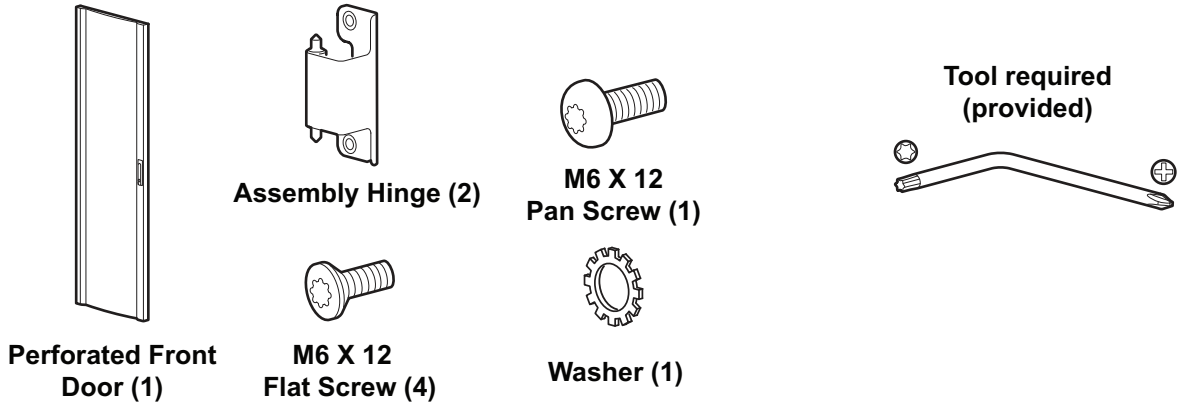

Perforated Curved Front Door for NetShelter™ SX Cabinets

AR70XX Models

Inventory