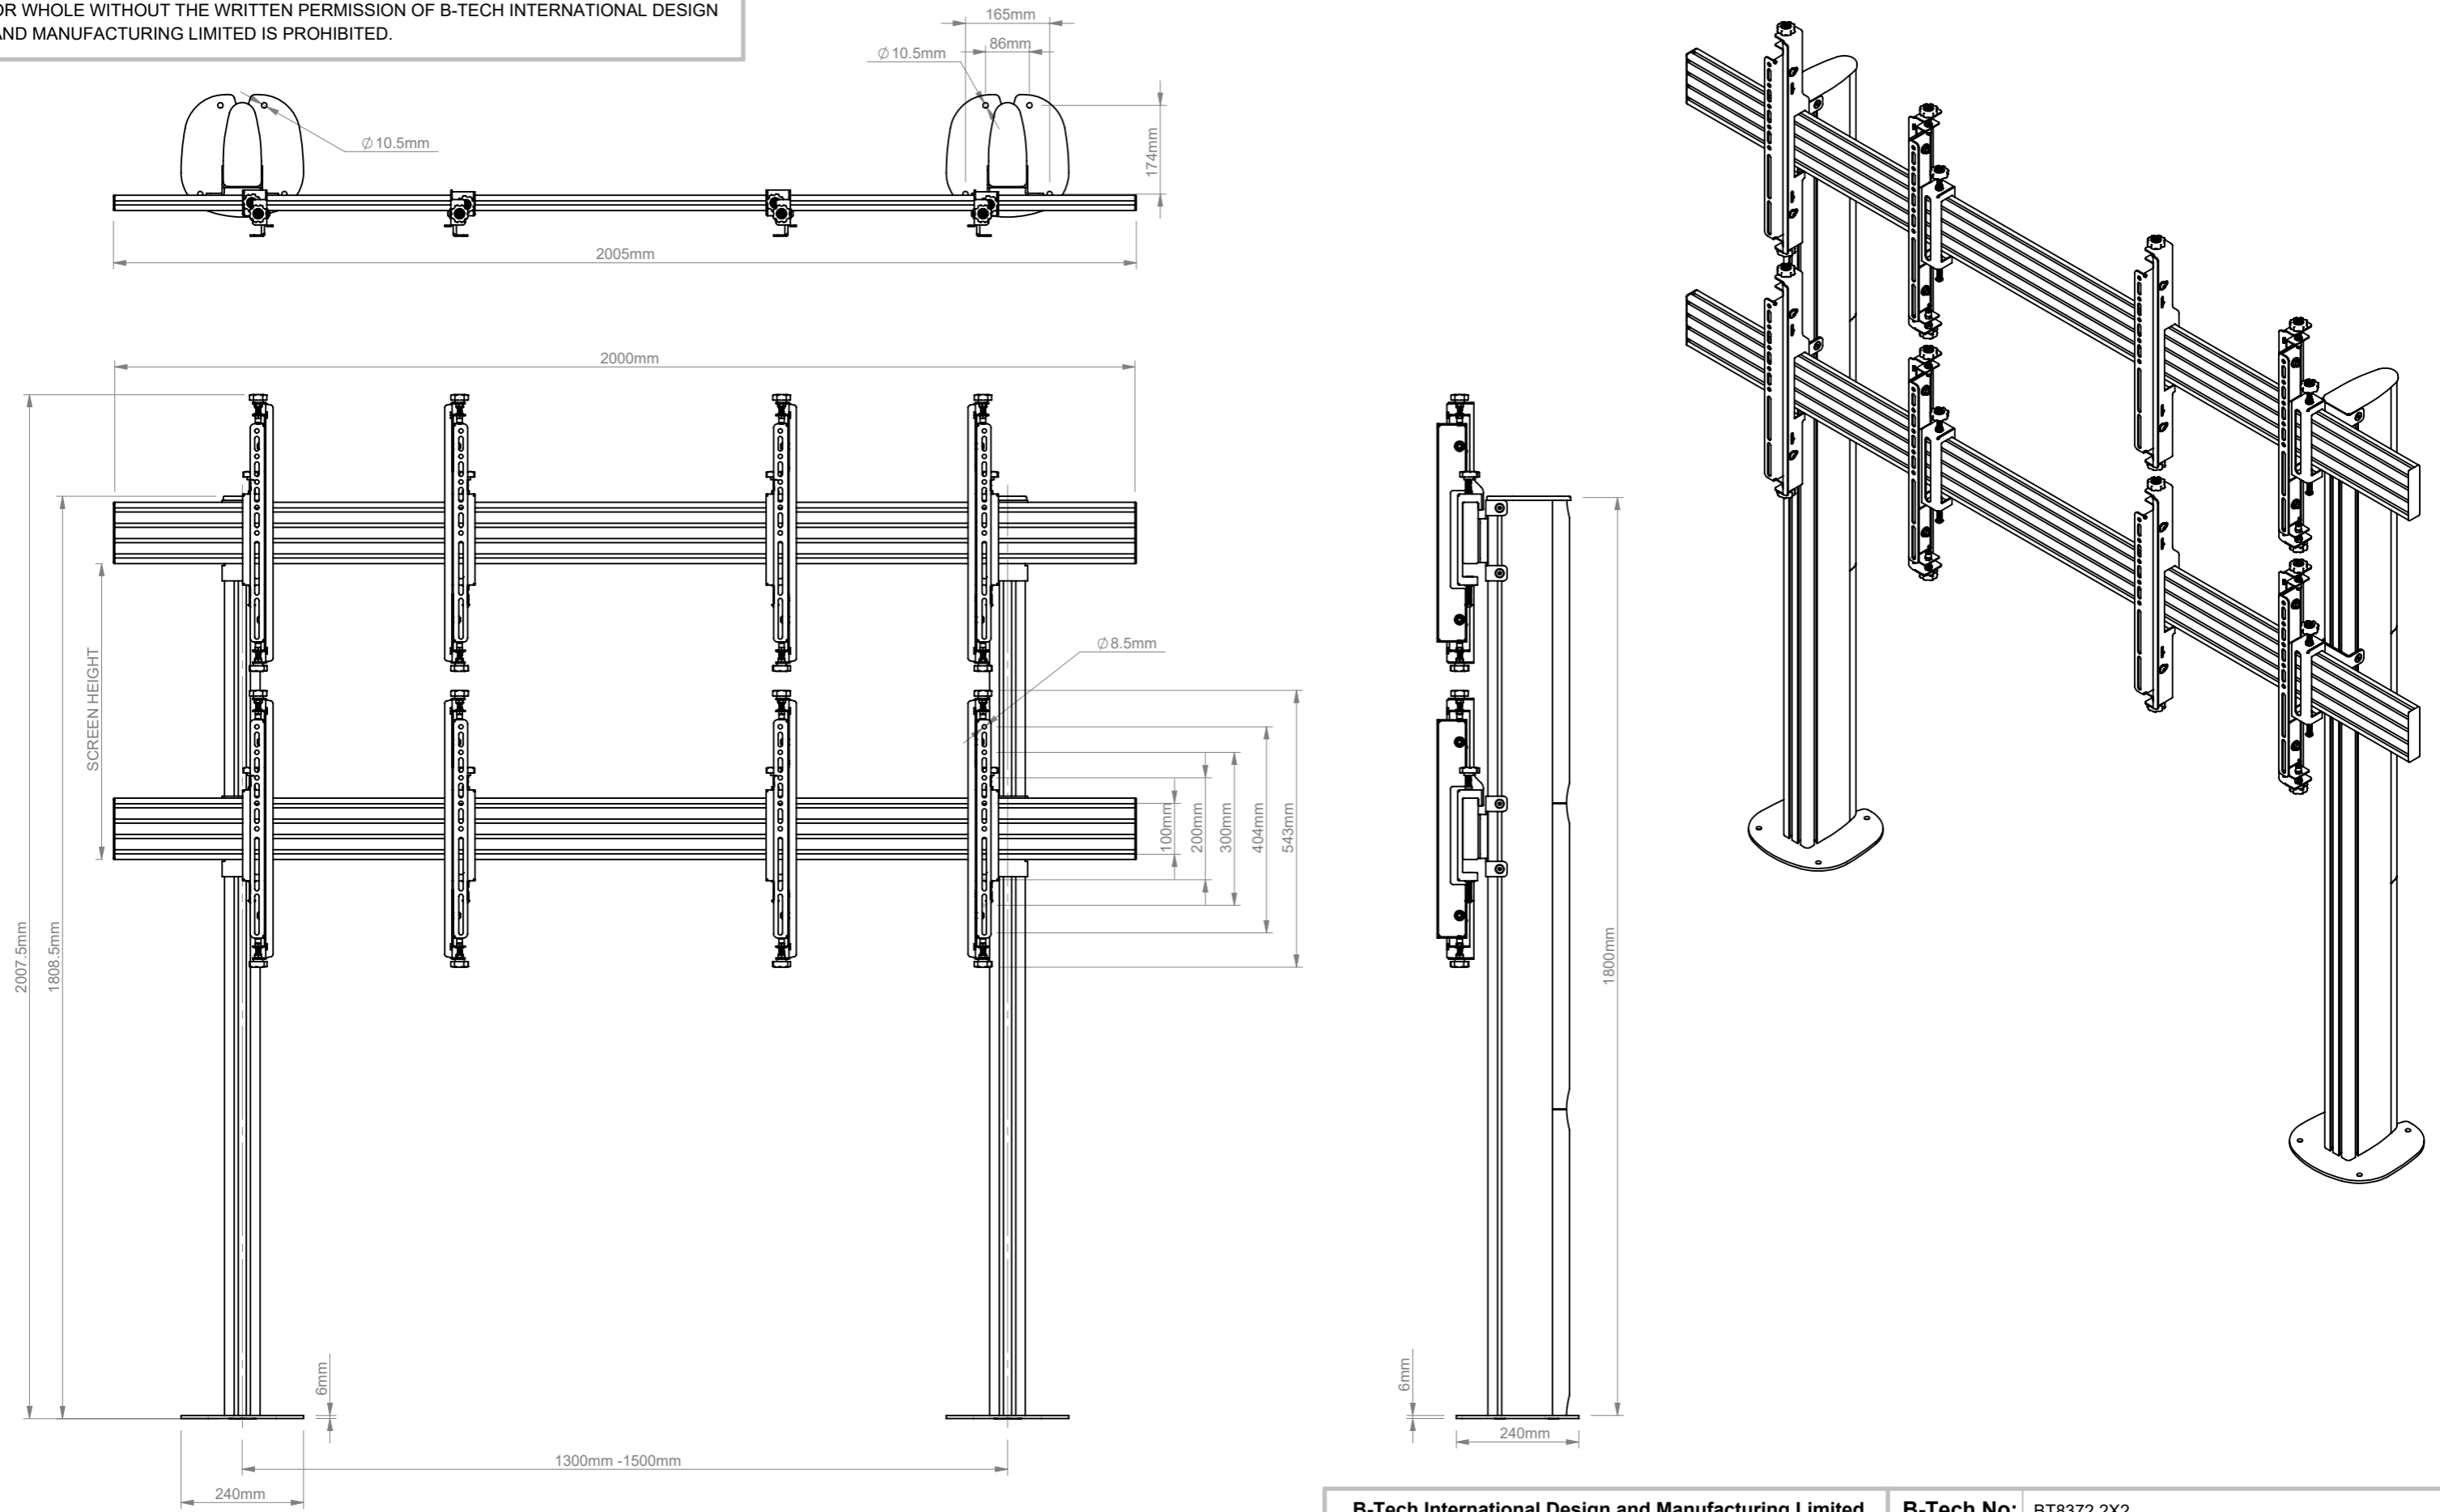

THE INFORMATION CONTAINED IN THIS DRAWING IS THE SOLE PROPERTY OF B-TECH INTERNATIONAL DESIGN AND MANUFACTURING LIMITED, ANY REPRODUCTION IN PART OR WHOLE WITHOUT THE WRITTEN PERMISSION OF B-TECH INTERNATIONAL DESIGN AND MANUFACTURING LIMITED IS PROHIBITED.

B-Tech International Design and Manufacturing Limited		B-Tech No: BT8372 2X2
Part of the B-Tech International Group of Companies		Version: V1.0
 UNLESS OTHERWISE SPECIFIED DIMENSIONS ARE IN MILLIMETERS	Size: A3	Title: System X - Universal 2x2 Videowall Fixed Floor
	Scale: 1:12	Revision: 0.0
Sheet: 1 of 1	Date: 08/03/2016	File Name: BTD-BT8372-2x2-R0.0