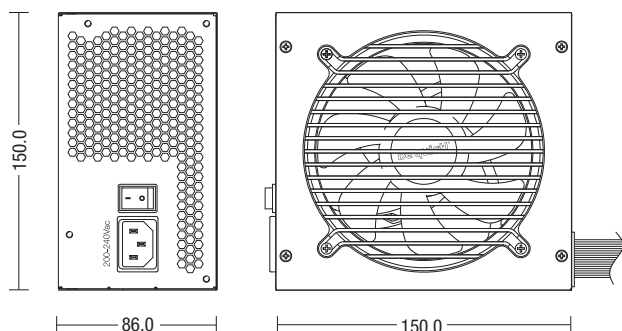

Dimensions (mm) »