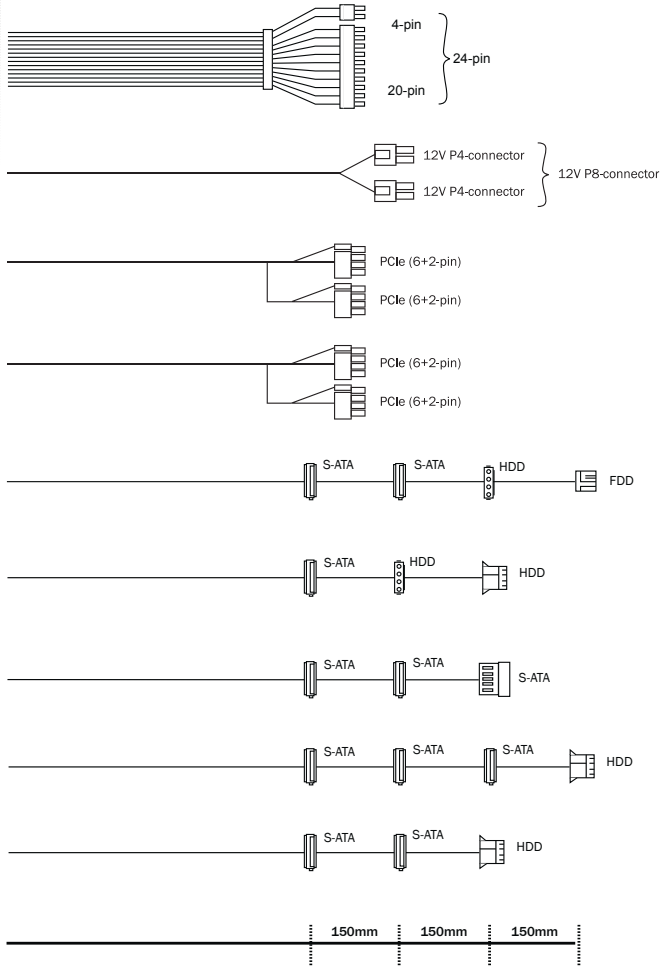

PURE POWER 9

EXCEPTIONAL QUIET, SUPERIOR RELIABILITY

Cables »

	700W	600W	500W	400W	350W	300W
24-pin	550mm	550mm	550mm	450mm	450mm	450mm
12V P8-connector	600mm	600mm	600mm	600mm	550mm	550mm
PCIe (6+2-pin)	500mm 2x	500mm 2x	500mm	500mm 2x	500mm	500mm
PCIe (6+2-pin)	500mm 2x	500mm 2x	500mm	-	-	-
S-ATA	500mm*	500mm*	500mm*	450mm*	450mm*	450mm*
HDD	500mm*	500mm*	500mm*	-	-	-
S-ATA	500mm*	500mm*	500mm*	-	-	-
S-ATA	-	-	-	450mm*	450mm*	-
HDD	-	-	-	-	-	450mm*

*cable length to first connector