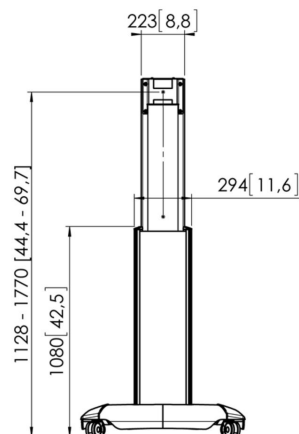

PFT 2520 DISPLAY TROLLEY 113-177

With the PFT 2520 flat display trolley Vogel's sets a new reference in AV trolleys/stands. Superb quality and design in combination with features as full cable management and height adjustment makes this new display floorstand one of a kind.

Main Color	Black
Guarantee	5 years
Height (mm)	1870
Min. screen size (inch)	32"
Max. screen size (inch)	65"
Max. screen weight (kg)	55

PFT 2520 DISPLAY TROLLEY 113-177

The new series of AV trolleys/stands are designed to provide maximum communication power or design integration. The trolley needs to be combined with the Connect-it interface bars and interface display strips. To create a complete video conferencing solution use the Vogel's camera/loudspeaker holders and loudspeakers.

Features

- Cable storage under the base cover
- Add: Connect-it display interface matching the used display
- Height adjustable

Logistic information

EAN Code Product	8712285331145
Net weight including packaging (kg)	25.6
Single Box Width (mm)	1016
Single Box Length (mm)	1076
Single Box Height (mm)	242