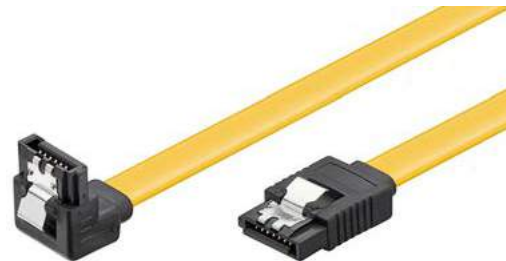

SATA

SATA CABLES

MT	POLYBAG	BLISTER

HDD S-ATA cable 1.5GBits / 3GBits / 6GBits S-ATA L-Type to L-Type, with clips

0.3	EW-150101-003-Y-P	
0.5	EW-150101-005-Y-P	
0.75	EW-150101-007-Y-P	

HDD S-ATA cable 1.5GBits / 3GBits / 6GBits S-ATA L-Type to L-Type 90° with clips

0.3	EW-150102-003-Y-P	
0.5	EW-150102-005-Y-P	
0.75	EW-150102-007-Y-P