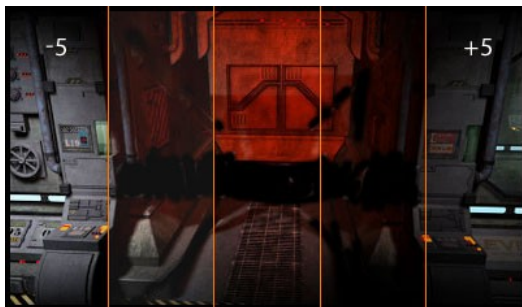

### Black Hawk – no evil shall pass

The 24" G-MASTER GE2488HS known as Black Hawk is the perfect companion at your side. Hard-bitten and trust-worthy, it will make your enemies shiver. Famous for being a very capable hunter with extremely good vision the Black Hawk, armed with FreeSync Technology, eliminates your enemies with a stunning 1 ms response time. And if darkness falls across the land, the Black Tuner function allows you to adjust brightness in the dark shades enhancing detail in shadowed areas making sure no foes remain unseen. So login to the world of games, put on your headset and immerse yourself in your favourite game displayed in beautiful clarity.

BLACK TUNER

The users can adjust the brightness and the dark shades with the Black Tuner, giving greater viewing performance in shadowed areas and helping to spot the enemy earlier.

Freesync™ TECHNOLOGY