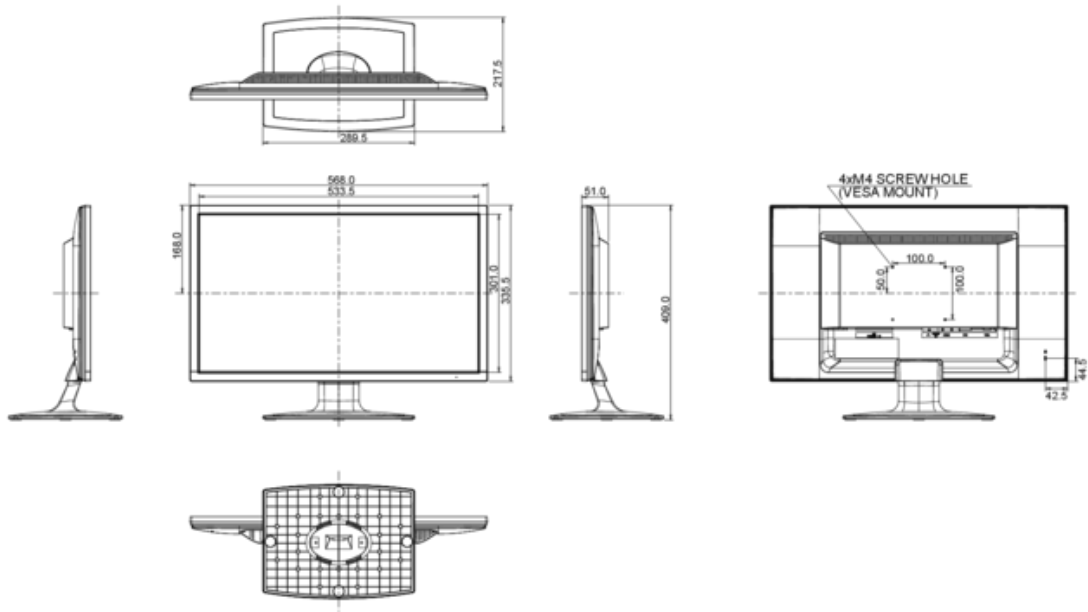

## 7. DIMENSIONS & WEIGHT

DIMENSIONS W X H X D	568 x 409 x 217.5 mm
WEIGHT	3.5 kg

All trademarks and registered trademarks acknowledged. E & O E. Specification subject to change without notice. All LCD's comply with ISO-9241-307:2008 in connection with pixel defects.