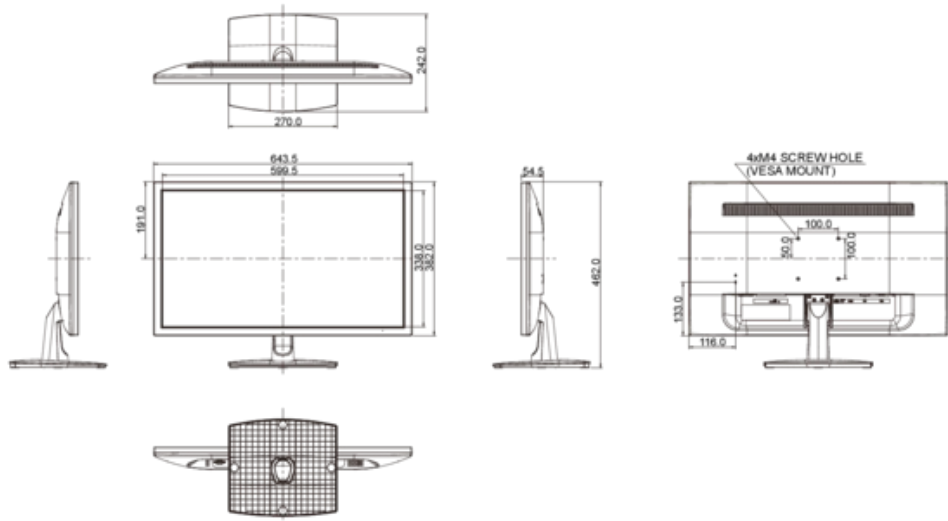

## 6. EU ENERGY EFFICIENCY LABEL

ENERGY EFFICIENCY CLASS	B
ON MODE POWER CONSUMPTION	32.2W
ANNUAL ENERGY CONSUMPTION	47 kWh/annum*
VISIBLE SCREEN DIAGONAL	69 cm; 27"; ( 27" segment )

*This is information under Regulation (EU) No 1062/2010.*

## 7. DIMENSIONS & WEIGHT

DIMENSIONS W X H X D	643.5 x 462 x 242 mm
WEIGHT	4.6 kg

All trademarks and registered trademarks acknowledged. E & O E. Specification subject to change without notice. All LCD's comply with ISO-9241-307:2008 in connection with pixel defects.