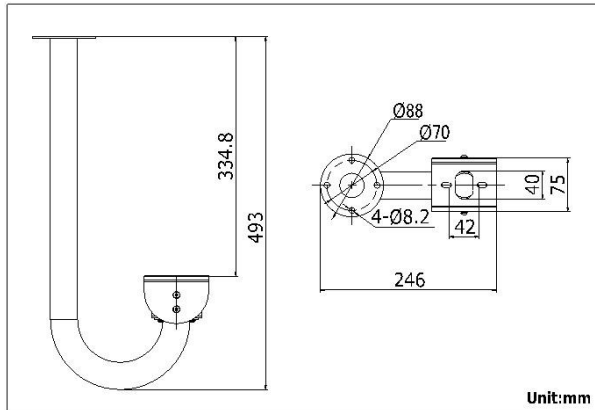

DS-1269ZJ

Pendent Mounting Bracket

Dimension:

Order model:

DS-1269ZJ

Parameters:

Model	DS-1269ZJ
Parameter	Pendent Mounting Bracket
Color	Hik white
Material	Aluminum Alloy
Dimension	493 × 246 × 88 mm
Weight	540 g

Notice:

- Pay attention to color matching
- The bracket should be installed on the flat surface of a wall
- The wall must be capable of supporting more than 3 times the total load of camera and bracket
- The maximum load capacity of the mount is 6 kg