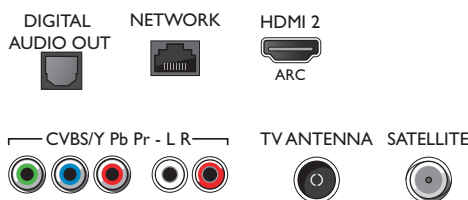

Rear

Issue date 2016-10-04

Version: 7.5.1

12 NC: 8670 001 39131
EAN: 87 18863 01004 4

© 2016 Koninklijke Philips N.V.
All Rights reserved.

Specifications are subject to change without notice.
Trademarks are the property of Koninklijke Philips N.V.
or their respective owners.

www.philips.com

* EPG and actual visibility (up to 8 days) is country and operator dependent.

* Energy consumption in kWh per year, based on the power consumption of the television operating 4 hours per day for 365 days. The actual energy consumption will depend on how the television is used.

* The TV supports DVB reception for 'Free to air' broadcast. Specific DVB operators may not be supported. An up to date list can be found in the FAQ section of the Philips support website. For some operators Conditional Access and subscription are required. Contact your operator for more information.

* (Philips) only compatible with specific Philips player device.