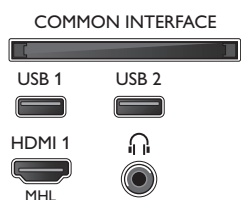

Dimensions

- Box dimensions (W x H x D): 800 x 540 x 150 mm
- Set dimensions (W x H x D): 726.49 x 439 x 76.8 mm
- Set dimensions with stand (W x H x D): 726.49 x 491.02 x 438.8 mm
- Product weight: 4.9 kg
- Product weight (+stand): 5.16 kg
- Weight incl. Packaging: 7.1 kg
- VESA wall mount compatible: 100 x 100 mm

Accessories

- Included accessories: Remote Control, Table top stand, Power cord, Quick start guide, Legal and safety brochure, 2 x AAA Batteries, Warranty Leaflet

Smart TV Features

- Ease of Installation: Auto detect Philips devices, Device connection wizard, Network installation wizard, Settings assistant wizard
- Ease of Use: One-stop Smart Menu button, Onscreen Usermanual
- Firmware upgradeable: Firmware auto upgrade wizard, Firmware upgradeable via USB, Online firmware upgrade
- Interactive TV: HbbTV
- Philips TV Remote app*: Apps, Channels, Control, NowOnTV, TV Guide, Video On Demand
- Program: Pause TV, USB Recording*
- Screen Format Adjustments: Basic - Fill Screen, Fit to Screen, Zoom, Stretch
- SmartTV apps*: Online Video Stores, Open Internet Browser, Social TV, TV on Demand, Youtube
- User Interaction: SimplyShare

Connections

Side