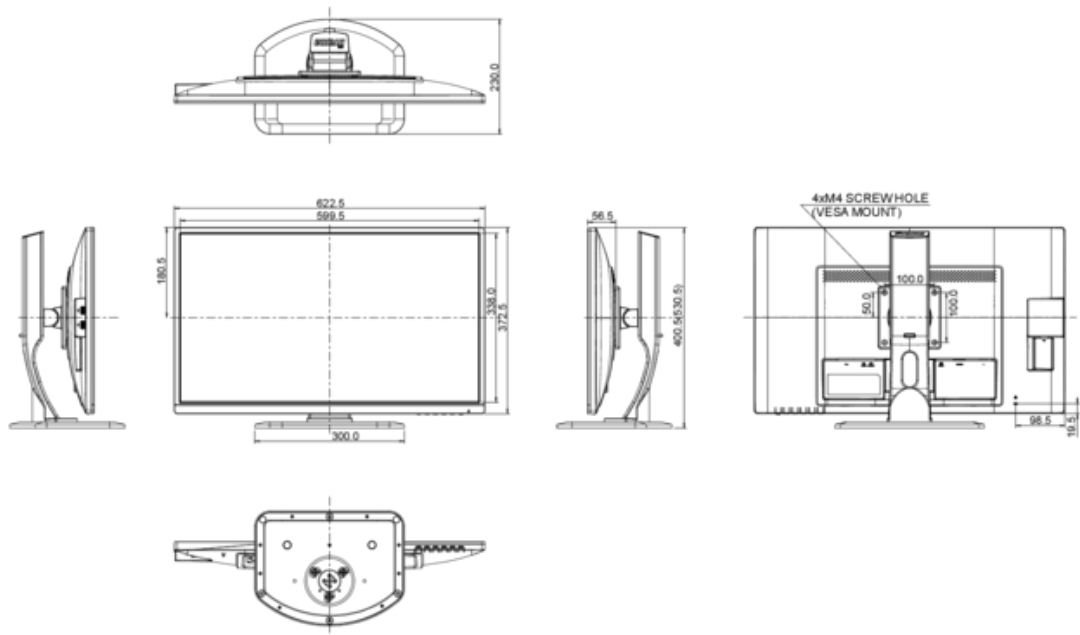

HEIGHT ADJUSTMENT	130 mm
ROTATION (PIVOT FUNCTION)	90°
SWIVEL STAND	90°; 45° left; 45° right
TILT ANGLE	22° up; 5° down
VESA MOUNTING	100 x 100 mm
COLOUR	Black

4. ACCESSORIES

INCLUDED ACCESSORIES	power cable, DVI-D cable, DisplayPort cable, Audio cable, USB cable, stand, quick start guide, safety guide
----------------------	---

7. DIMENSIONS & WEIGHT

DIMENSIONS W X H X D	622.5 x 400.5 (530.5) x 230 mm
WEIGHT	6.1 kg

All trademarks and registered trademarks acknowledged. E & O E. Specification subject to change without notice. All LCD's comply with ISO-9241-307:2008 in connection with pixel defects.