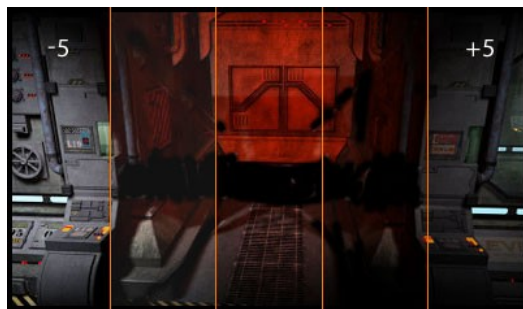

Silver Crow – enter a new dimension

The 27" G-MASTER GB2783QSU known as Silver Crow opens you to a whole new level of gaming experiences. As the 2560x1440 display offers 77% more on-screen space than a standard 1920x1080 full HD monitor, the Silver Crow makes sure all the finest details are displayed with perfect image clarity. Nothing will skip your attention. The blue light reducer function along with the flicker free panel are the shield your eyes need to guarantee your vision remains well protected. Armed with FreeSync technology and 1 ms response time the Silver Crow is ready to lead you into the toughest battles, leaving nothing to chance – the faith of your gaming destiny rests in your hands alone.

Freesync™ TECHNOLOGY

QHD

With the 2560x1440 QHD resolution offering 77% more on-screen space than a standard 1920x1080 full HD monitor, nothing skips your attention.

1 MS

Fast response time is key to ultra-smooth game. It reduces ghosting and blurring providing the user with a rich experience to improve performance

PREDEFINED AND CUSTOM GAMING MODES

Have it your way! Choose one of the predefined gaming modes (including FPS and strategy) or set and memorize your own settings.

BLACK TUNER

The users can adjust the brightness and the dark shades with the Black Tuner, giving greater viewing performance in shadowed areas and helping to spot the enemy earlier.

1. DISPLAY CHARACTERISTICS

DIAGONAL	27"; 68.5cm
PANEL	TN LED-Backlit
DISPLAY AREA H X W	335.7 x 596.7 mm; 13.2" x 23.5"
RESPONSE TIME	1 ms
CONTRAST	1000 : 1 typical
CONTRAST	12 000 000 : 1 ACR
BRIGHTNESS	350 cd/m ² typical
VIEWING ZONE	horizontal/vertical: 170°/ 160°; right/left: 85°/ 85°; up/down: 80°/ 80°
DISPLAY COLOUR	16.7 million
PIXEL PITCH H X V	0.233 x 0.233 mm
NATIVE RESOLUTION	2560 x 1440 (3.7 megapixel)
HORIZONTAL SYNC	30 - 90 KHz
VERTICAL SYNC	55 - 75 Hz
SYNCHRONIZATION	Separate sync
ASPECT RATIO	16 : 9
BLUE LIGHT REDUCER	yes
FLICKER FREE LED	yes