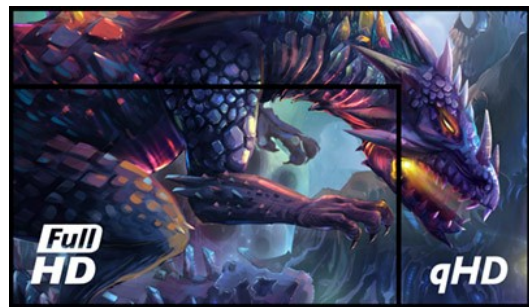

Silver Crow – enter a new dimension

The 27" G-MASTER GB2783QSU known as Silver Crow opens you to a whole new level of gaming experiences. As the 2560x1440 display offers 77% more on-screen space than a standard 1920x1080 full HD monitor, the Silver Crow makes sure all the finest details are displayed with perfect image clarity. Nothing will skip your attention. The blue light reducer function along with the flicker free panel are the shield your eyes need to guarantee your vision remains well protected. Armed with FreeSync technology and 1 ms response time the Silver Crow is ready to lead you into the toughest battles, leaving nothing to chance – the faith of your gaming destiny rests in your hands alone.

Freesync™ TECHNOLOGY

QHD

With the 2560x1440 QHD resolution offering 77% more on-screen space than a standard 1920x1080 full HD monitor, nothing skips your attention.

1 MS

Fast response time is key to ultra-smooth game. It reduces ghosting and blurring providing the user with a rich experience to improve performance