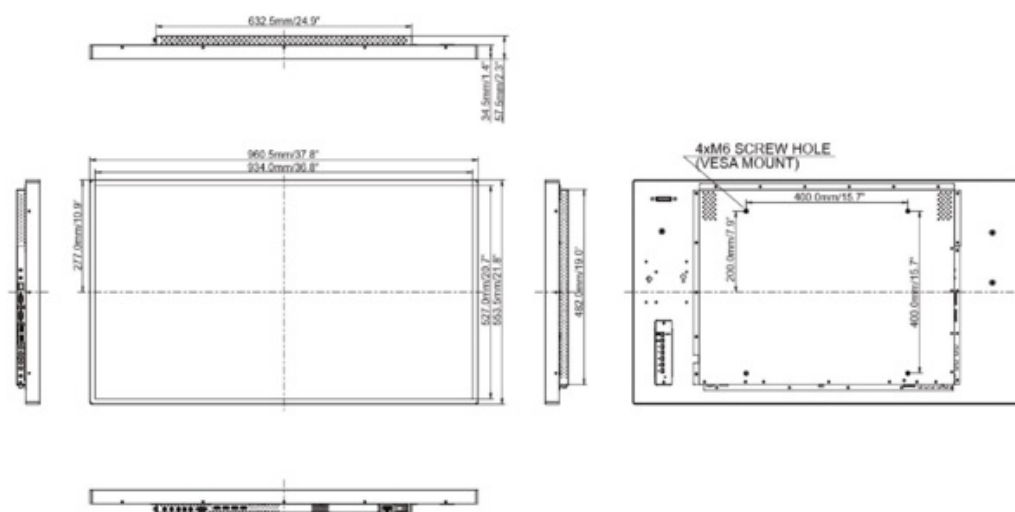

7. DIMENSIONS & WEIGHT

DIMENSIONS W X H X D	960.5 x 553.5 x 57.5 mm
WEIGHT	18.4 kg

All trademarks and registered trademarks acknowledged. E & O E. Specification subject to change without notice. All LCD's comply with ISO-9241-307:2008 in connection with pixel defects.