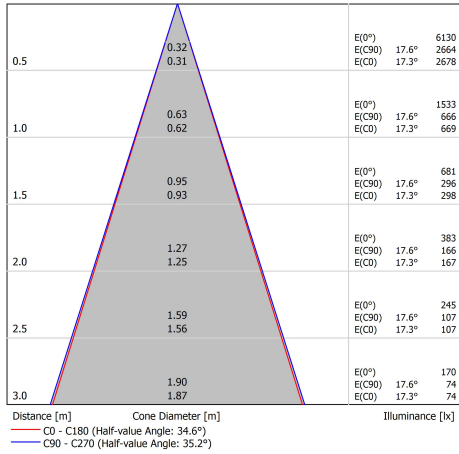

Photometric Diagrams