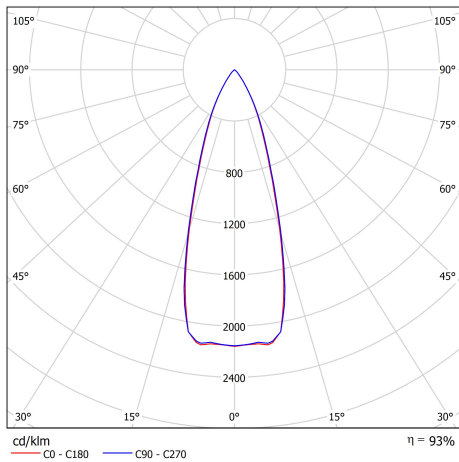

LED AR111 G53 10.0W-70W D 2700K 40D 675lm

2700K Warm White 675 LM DIM

- G53 Socket
- 12 AC/DCV
- 50.000 hours Lifetime
- Dimmable
- 86% Energy Saving
- Luminous Flux: 675 lm
- Equivalent to 70W incandescent bulb

| Product Number | 52345 |
|--------------------------|---------------|
| General Data | |
| Lamp Socket | G53 |
| Design | AR111 |
| Electric Data | |
| Wattage (W) | 10,0 |
| Wattage Equivalent (W) | 70 |
| Voltage (V) | 12V AC/DC |
| Dimmable | yes |
| Power Factor | 0,90 |
| Operating Frequency (Hz) | 50/60 |
| Geometric Data | |
| Length (mm) | 58 |
| Diameter (mm) | 111 |
| Weight (g) | 90 |
| Photometric Data | |
| Luminous Flux (lm) | 675 |
| CRI | 90 |
| CCT (K) | 2700 |
| Luminous Intensity (cd) | 1500 |
| Beam Angle (°) | 40 |
| Luminous Efficacy (lm/W) | 69 |
| Lifetime (hrs) | 50.000 |
| Switching Cycle | 100.000 |
| Operating Temperature | -20°C to 40°C |

17/10/2016

Photometric Diagrams

Energy Rating

Technical Packaging Details

Barcode
0023942523451

EAN 128
(02)00023942523451(37)12(91)814

EAN 14
50023942523456

Pack Dimensions(HxWxL)
68 x 125 x 125mm (mm)