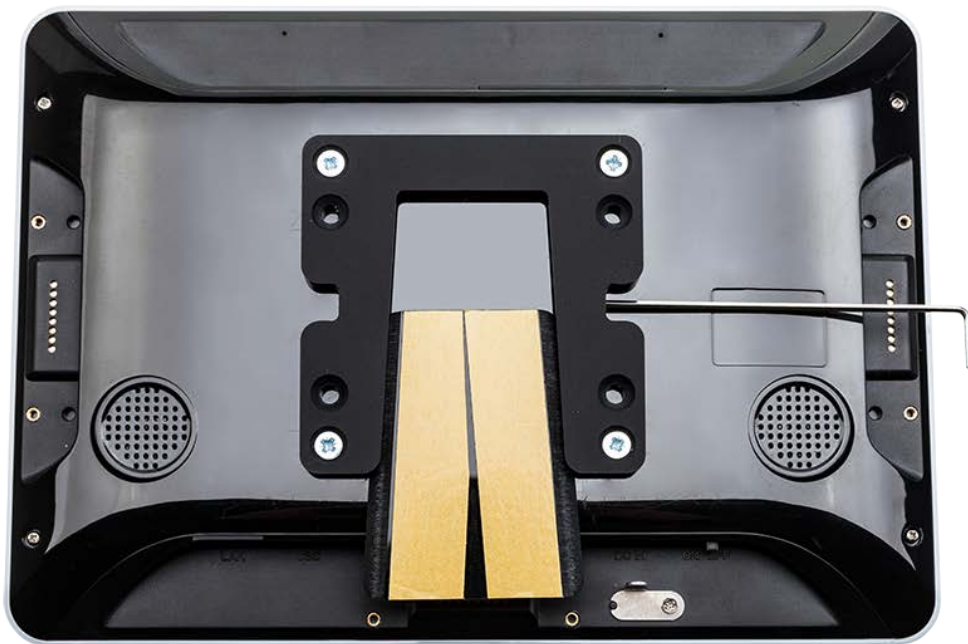

PRO DVX

THE ART OF DIGITAL VIEWING

Glass Mount

For 7" and 10" ProDVX Android Displays VESA 75 - 45 + VESA 75

Glass Mount

For 7" and 10" ProDVX Android Displays VESA 75 - 45 + VESA 75