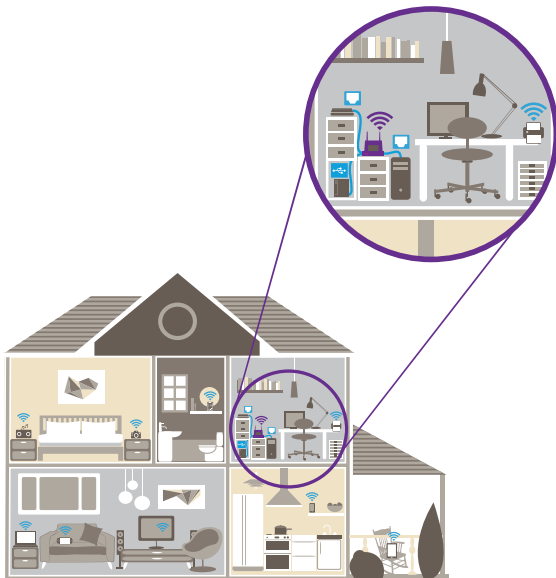

Network Diagram

Get Started in Just a Few Steps

1. Connect the charging cradle cable to the AC charger.
2. Insert the AC charger into an electrical outlet.
3. Insert your hotspot into the charging cradle.
4. Adjust the back support to accommodate your hotspot.
5. (Optional) Connect the Ethernet cable into the Ethernet port on the back of the cradle.

Scan to learn more