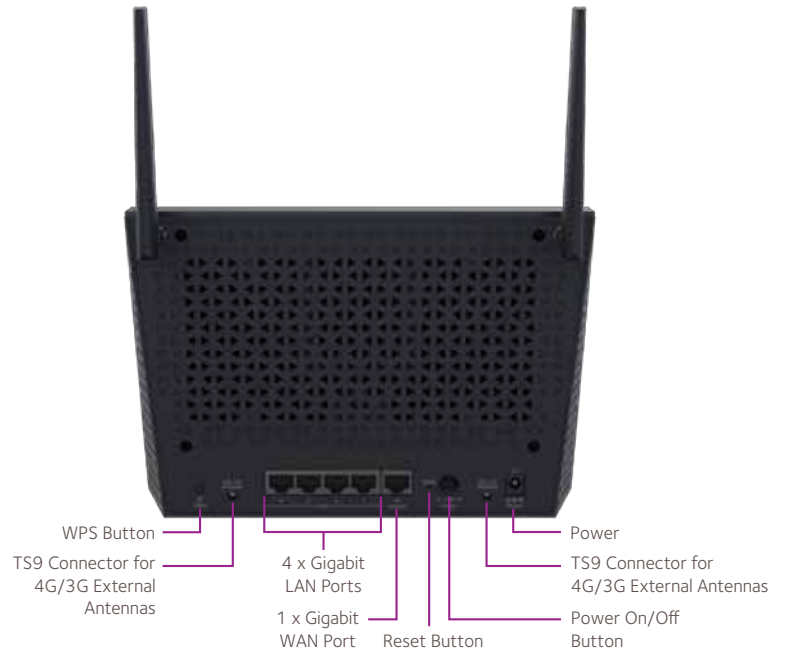

NETGEAR AirCard® Smart Cradle

PACKAGE CONTENTS

- NETGEAR AirCard Smart Cradle (DC112A)
- Two detachable dual band WiFi antennas
- AC charger
- Quick Start Guide

PHYSICAL SPECIFICATIONS

- Dimensions: 157.0 (H) x 230.4 (L) x 148.75 (W) mm
- Weight: 800 g

COMPATIBLE MODELS**

- AirCard 810S (AC810S)
- AirCard 790S (AC790S)
- AirCard 785S (AC785S)

BUILT-IN ANTENNA FREQUENCY BANDS SUPPORTED

- 4G LTE: 700/800/850/900/1800/2100/2300/2600 MHz w/2x2 MIMO
- 3G HSPA+ DC: 850/900/1900/2100 MHz
- 2G: 900 /1800 MHz

WARRANTY

- www.netgear.com/warranty

SUPPORT

- 90-day complimentary technical support*

This product comes with a limited warranty that is valid only if purchased from a NETGEAR authorised reseller.

*Basic technical support provided for 90 days from date of purchase when purchased from a NETGEAR authorised reseller.

**The software and user experience may vary based on the mobile hotspot model used with the Smart Cradle. AirCard mobile hotspots with an extended battery are also supported.

Intended for indoor use only. Valid for sale in EU member states, EFTA states, Switzerland.

NETGEAR, the NETGEAR Logo, AirCard, NETGEAR genie and ReadySHARE are trademarks of NETGEAR, Inc. Any other trademarks mentioned herein are for reference purposes only. ©2016 NETGEAR, Inc. All rights reserved.