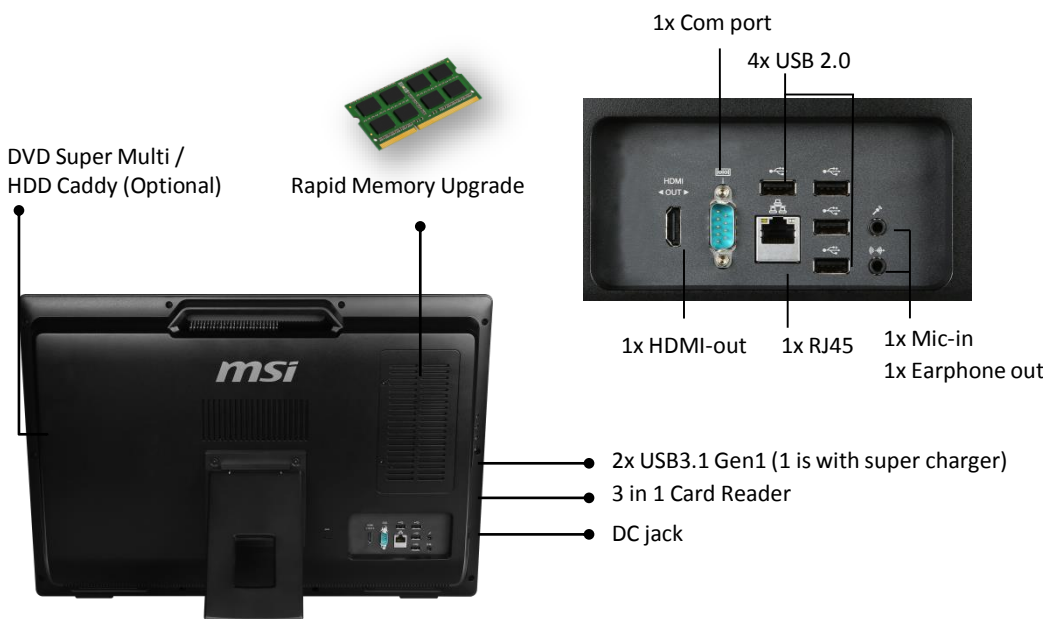

I/O & Accessory Overview

HDD Caddy Color