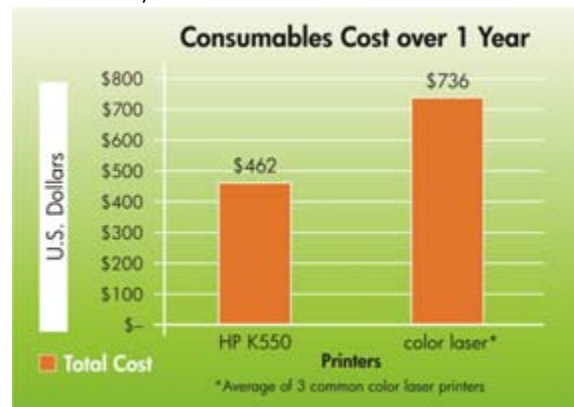

Revolutionize printing in your workplace with this powerful combination of fast Laser Quality Speeds⁸ and low-cost color.

Laser Quality Speed

The Laser Quality Speed⁸ specification helps customers make a performance comparison between the print speeds of an inkjet printer and a laser printer. HP's Laser Quality Speed measurement process is based on three important factors:

- Speed measurements use comparable print qualities. (For the HP Officejet Pro K550 series printer, the default plain paper normal mode is used to generate the Laser Quality Speed specification of up to 12 ppm black and up to 10 ppm color. This is up to twice as fast as comparably priced color lasers.⁸)
- Speed measurements are done over a range of document types and content.
- The measurement process is designed to avoid the influence of the host PC performance and to represent the printer hardware, or print engine, performance.

Huge printing cost savings vs. laser

The HP Officejet Pro K550 series color printer can save as much as $274 compared to color lasers at 500 pages per month over 1 year!⁹

Permanence

HP Vivera Inks are designed to provide businesses with exceptional quality on plain office paper as well as excellent photo printing on coated media.

When printed with HP papers and HP Vivera Inks, documents can be archived for decades. The new dye-based color inks are non-acidic, dry quickly, and deliver excellent fade resistance. In fact, the inks resist fading due to light exposure seven times longer than previous ink formulas on plain paper, and perform even better on coated paper.

HP Advanced Paper with patented ColorLok™ technology is designed together with HP printers and HP inks to produce water-resistant documents that dry faster and deliver deeper blacks and more vivid colors. With HP Advanced Paper, you can handle documents sooner, and colors won't streak—even when exposed to water.

Reliable, high-volume printing

- **Robust performance**—This rugged printer stands up to the demands of a busy office environment. With a monthly duty cycle of up to 7,500 pages and high-capacity, individual ink cartridges, you can print lots of documents without worry.
- **Built for high-volume printing**—With the optional 350-sheet input tray and automatic two-sided printing accessory (standard with HP Officejet Pro K550dtn and K550dtwn models), the printer lets you print professional documents in volume—up to 600 sheets without loading paper.
- **Wired and wireless networking**—The HP Officejet Pro K550dtwn color printer delivers the utmost in versatility with built-in standard Ethernet wired and wireless connectivity.¹⁰ With both wired and wireless options, you can rely on seamless integration into your existing network and be prepared for the future.
- **Simple printer management software**—The printer's remote management software is a tool that simplifies printer configuration and lets you easily manage a networked printer from any standard Web browser.

It includes features to help you manage costs: Access to Job accounting allows users to aggregate and understand the cost of consumable usage and sort usage over time. Pages remaining lets you see the estimated number of pages that can be printed with the remaining ink and determine if the ink levels are sufficient to print your jobs.

- **Industry-leading HP reliability**—Throughout the production life of a printer line, HP closely monitors failure rates, call assist levels, and product usage. This information is then used to make further reliability improvements in the next generation of products. The end goal is to provide our users with the most dependable printers available.

For the past 13 years, Hewlett-Packard has consistently received the top grade in *PC Magazine's* Service and Reliability Survey and recently received one of the first A+ ratings ever given.