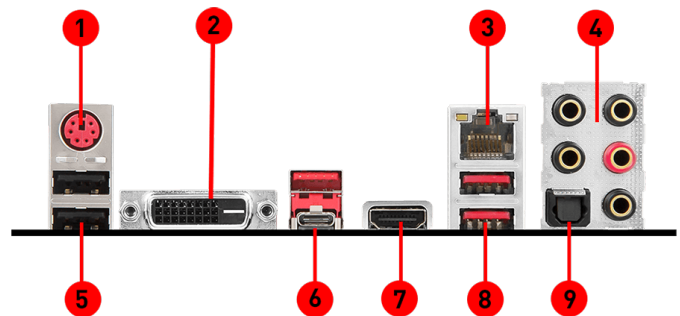

msi

MOTHERBOARD B250 GAMING PRO CARBON EXCEPTIONAL BY DESIGN

SPECIFICATIONS

Model Name	B250 GAMING PRO CARBON
CPU support	Supports 7th / 6th Gen Intel® Core™ i3/i5/i7 processors, and Intel® Pentium® and Celeron® processors
CPU socket	LGA 1151
Chipset	Intel® B250 Chipset
Graphics Interface	3 x PCI-E 3.0 x16 slots 2-way CrossFire
Display Interface	DVI-D, HDMI
Memory support	4 DIMMs, Dual Channel DDR4-2400
Expansion slots	2 x PCI-E x1 slots, 2 x PCI slots
SATA / M.2 / U.2	6 x SATA 6Gb/s ports, 2 x M.2 slots
Intel® Optane™	Intel® Optane™ Memory Ready
USB 3.1 Gen2	2 x USB 3.1 Gen2 (Type A+C)
USB 3.1 Gen1	6 x USB 3.1 Gen1
USB 2.0	6 x USB 2.0
LAN	Intel® I219-V Gigabit LAN
Audio	7.1-Channel High Definition Audio with S/PDIF
Form Factor	ATX

FEATURES

1. DDR4 Boost: Give your DDR4 memory a performance boost
2. VR Ready: Best virtual reality game experience without latency
3. Mystic Light and Mystic Light Sync: Control all LEDs in system with one click by GAMING APP or mobile devices.
4. Lightning Fast Game experience: Twin Turbo M.2 with Steel Armor. Intel Optane Memory Ready, Turbo U.2, Lightning USB 3.1 Gen2
5. Audio Boost 4 with Nahimic 2: Reward your ears with studio grade sound quality for the most immersive gaming experience
6. GAMING LAN with LAN Protect, powered by Intel® : The best online gaming experience with lowest latency and bandwidth management
7. Military Class 5, Guard-Pro: Latest evolution in high quality components for best protection and efficiency
8. MULTI-GPU: With Steel Armor PCI-E slots. Supports AMD Crossfire™

REAR CONNECTORS

- | | |
|------------------------------------|-----------------------|
| 1. PS/2 GAMING Device Port | 8. USB 3.1 Gen1 Ports |
| 2. DVI-D Port | 9. Optical S/PDIF-Out |
| 3. Intel® Gigabit LAN Port | |
| 4. Golden Audio Connectors | |
| 5. USB 2.0 Ports | |
| 6. LIGHTNING USB 3.1 Gen2 Type-A/C | |
| 7. HDMI | |