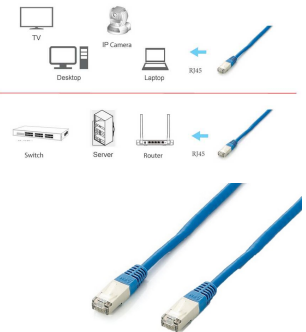

605638 Cat.6A Platinum S/FTP Patch Cable, 15m, Blue

Product Images

Compatible

Compliance Statement

Screened Category 6A
ISO/IEC, EN & ANSI/TIA
Communication Cable

Short Description

1. 4 x 2 AWG 26/7
2. 500MHz performance Bandwidth
3. Transmission: 10Gbit
4. Suitable for PoE, PoE+, PoE++
5. Stranded bare copper conductor
6. Foil and braid shield Reduces EMI/RFI interference
7. PIMF (Pairs in metal Foil)
8. Molded boot with Strain relief
9. RoHS compliant
10. Low Smoke Zero Halogen (LSZH/LSOH)
11. with 3P certificate and UL listed
12. Compliant with ISO/IEC 11801 and EN 50173

Description

Cat.6A Pro S/FTP Patch Cord is composed of preeminent materials and fully-examined to Cat.6A Platinum S/FTP Patch Cord is composed of preeminent materials and fully-examined to conform with industrial

standards. Offering higher bandwidth and better signal-to-noise margin, the Cat.6A cable is able to deliver ultrahigh and error-free performance in the most demanding network environments, specially for 10G application.

Additional Information

Approval and compliance	RoHS, 3P
Conductor material	Copper
Conductor size (AWG)	26AWG
Jacket material	LSZH
Category	Cat.6A
Flat cable	No
Shielded	Yes
Product weight (kg)	0,564
Cable length	15m
Color	Blue
EAN	4015867152539
Model number	605638
Package contents	605638
Cable Length	15m
Shielding	S/FTP
Connector 1	RJ45 male
Connector 2	RJ45 male
Dimensions (W x D x H)	8.34 x 11.68 x 15000 mm