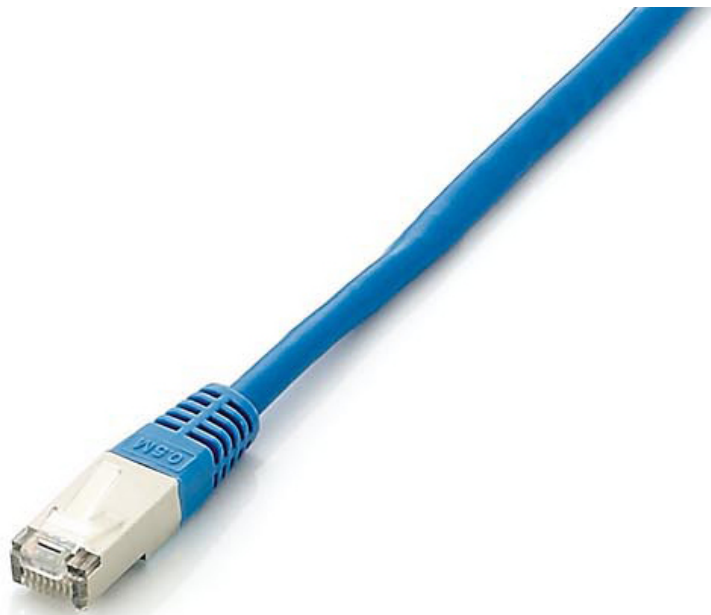

605639 Cat.6A Platinum S/FTP Patch Cable, 20m, Blue

Product Images