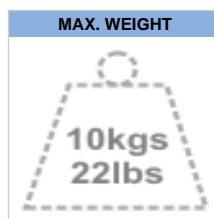

FPMA-MOBILE1800

NEWSTAR MOBILE WORK STATION

Newstar Mobile Work Station Floor Stand for monitor (10"-27"), keyboard, mouse & PC - Silver

The NewStar floor stand, model FPMA-MOBILE1800 is a tiltable mobile floor stand for flat screens up to 24" for keyboards, mice and PC. This mobile stand is a great choice for space saving placement or when wall-, ceiling mounting or desk placement is not an option. This cart stretches your investment by serving a variety of projection needs by sharing a display, keyboard, mouse and PC over multiple rooms. Get optimal positioning for both standing and seated audiences, in any application, in any part of your location.

NewStar's versatile tilt (25°) technology allows the mount to change to any viewing angle to fully benefit from the capabilities of the flat screen. The mount is manually height adjustable from 0 to 180 centimetres. An innovative cable management conceals and routes cables from mount to flat screen. Hide your cables to keep the stand nice and tidy.

NewStar FPMA-MOBILE1800 has one pivot point and is suitable for screens up to 27" (69 cm). The weight capacity of this product is 10 kg each screen. The stand is suitable for screens that meet VESA hole pattern 75x75 & 100x100mm. Different hole patterns can be covered

SPECIFICATIONS

Screens	1
Screen size	10 - 27"
Max. weight	10
VESA minimum	75x75 mm
VESA maximum	100x100 mm
Height	180 cm
Tilt	25°
Swivel	180°
Color	Silver
Warranty	5 year
EAN code	8717371440701

FPMA-MOBILE1800