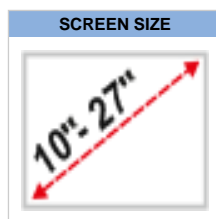

FPMA-MOBILE1800

NEWSTAR MOBILE WORK STATION

Newstar Mobile Work Station Floor Stand for monitor (10"-27"), keyboard, mouse & PC - Silver

The NewStar floor stand, model FPMA-MOBILE1800 is a tiltable mobile floor stand for flat screens up to 24" for keyboards, mice and PC. This mobile stand is a great choice for space saving placement or when wall-, ceiling mounting or desk placement is not an option. This cart stretches your investment by serving a variety of projection needs by sharing a display, keyboard, mouse and PC over multiple rooms. Get optimal positioning for both standing and seated audiences, in any application, in any part of your location.

NewStar's versatile tilt (25°) technology allows the mount to change to any viewing angle to fully benefit from the capabilities of the flat screen. The mount is manually height adjustable from 0 to 180 centimetres. An innovative cable management conceals and routes cables from mount to flat screen. Hide your cables to keep the stand nice and tidy.

NewStar FPMA-MOBILE1800 has one pivot point and is suitable for screens up to 27" (69 cm). The weight capacity of this product is 10 kg each screen. The stand is suitable for screens that meet VESA hole pattern 75x75 & 100x100mm. Different hole patterns can be covered

SPECIFICATIONS

Screens	1
Screen size	10 - 27"
Max. weight	10
VESA minimum	75x75 mm
VESA maximum	100x100 mm
Height	180 cm
Tilt	25°
Swivel	180°
Color	Silver
Warranty	5 year
EAN code	8717371440701

FPMA-MOBILE1800