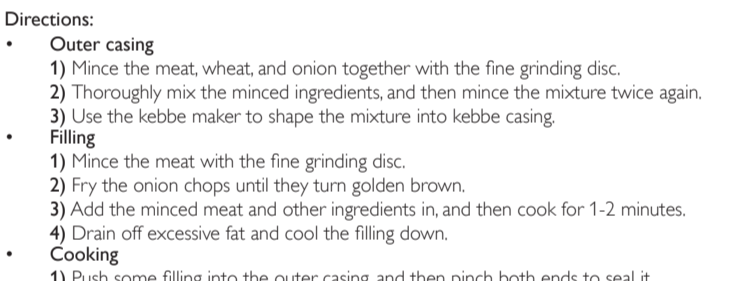

HR2708
HR2709
HR2710
HR2711
HR2712
HR2713
HR2714

EN User manual	LV Lietotāja rokasgrāmata
BG Ръководство за потребителя	PL Instrukcja obsługi
CS Příručka pro uživatele	RO Manual de utilizare
ET Kasutusjuhend	SK Priručka užívateľa
HR Korisnički priručnik	SL Uporabniški priročnik
HU Felhasználói kézikönyv	SR Korisnički priručnik
LT Vartotojų vadovas	

PHILIPS

Specifications are subject to change without notice
© 2016 Koninklijke Philips N.V.
All rights reserved.

4240 002 01663

English

1 Important

Danger

- Do not immerse the motor unit in water nor rinse it under the tap.
- Do not connect the appliance to a timer switch.

Warning

2 Introduction

Congratulations on your purchase and welcome to Philips! To fully benefit from the support that Philips offers, register your product at www.philips.com.

1. With this product, you can
2. mince meat
   - make sausages (HR2709/HR2712/HR2713/HR2714 only)
   - make kebabs (HR2713/HR2714 only)
   - cut vegetables and grate cheese (HR2711/HR2713/HR2714 only)
   - juice soft fruits (HR2713/HR2714 only)

- For more recipes, go to www.kitchen.philips.com.

3 What's in the box (Fig. 1)