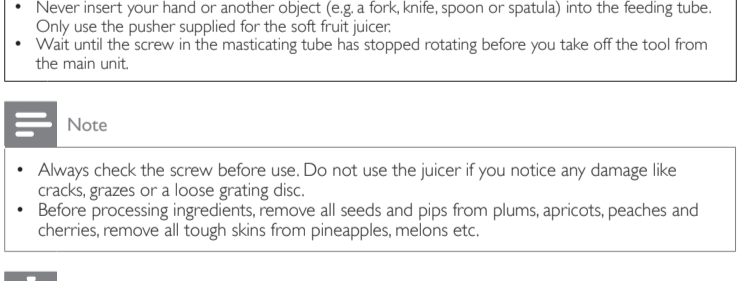

HR2708
HR2709
HR2710
HR2711
HR2712
HR2713
HR2714

EN User manual	LV Lietotāja rokasgrāmata
BG Ръководство за потребителя	PL Instrukcja obsługi
CS Příručka pro uživatele	RO Manual de utilizare
ET Kasutusjuhend	SK Priručka užívateľa
HR Korisnički priručnik	SL Uporabniški priročnik
HU Felhasználói kézikönyv	SR Korisnički priručnik
LT Vartotojų vadovas	

PHILIPS

Specifications are subject to change without notice
© 2016 Koninklijke Philips N.V.
All rights reserved.

4240 002 01663

English

1 Important

Danger

- Do not immerse the motor unit in water nor rinse it under the tap.
- Do not connect the appliance to a timer switch.

Warning

2 Introduction

Congratulations on your purchase and welcome to Philips! To fully benefit from the support that Philips offers, register your product at www.philips.com.

1. With this product, you can
2. mince meat
   - make sausages (HR2709/HR2712/HR2713/HR2714 only)
   - make kebabs (HR2713/HR2714 only)
   - cut vegetables and grate cheese (HR2711/HR2713/HR2714 only)
   - juice soft fruits (HR2713/HR2714 only)

- For more recipes, go to www.kitchen.philips.com.

3 What's in the box (Fig. 1)