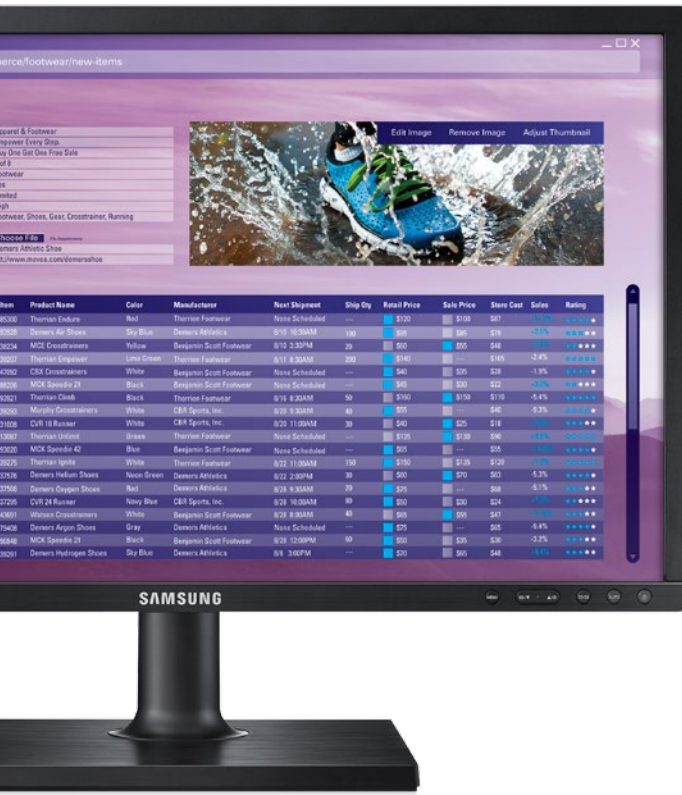

Mega pixels, mini price

S24E650DW

24" desktop monitor

Affordability with advanced image quality is a rare combination. And it's all yours with the Samsung SE650 Series desktop monitor lineup. Take the Samsung S24E650DW. It utilizes Samsung's PLS panel technology to deliver outstanding picture quality, as well as wide 178° viewing angles. It's the 24" monitor of choice where a 16:10 aspect ratio screen is needed, delivering a high resolution of 1920 x 1200 for crisp fonts and images. The S24E650DW features approximately 30% recycled material, less than 0.005W Off Mode power consumption, and the fully adjustable stand keeps users more comfortable, focused and productive. Rounding out the features are VGA, DVI, USB and DisplayPort connections, VESA mount compatibility, a matte black bezel with clearly labeled buttons, speaker bar compatibility and a 3-year warranty. The Samsung S24E650DW. The cost says budget. The screen says otherwise.

Key features

16:10 aspect ratio

The 16:10 aspect ratio gives more room for open applications, and makes reading web pages and other documents easier.

Environmentally friendly

Industry-leading features include approximately 30% recycled material, less than 0.005W Off Mode power consumption, Eco features to reduce power consumption when monitor is in use, and fully recyclable packaging.

Impressive picture quality

The LED-backlit LCD screen delivers sharp, bright, beautiful images. Mega infinity dynamic contrast ratio ensures subtle detail even in the lights and darks, and MagicAngle technology delivers improved color even when viewed off-angle.

Ergonomic, adjustable stand

The monitor swivels, tilts, pivots and is height-adjustable, for greater user comfort. And since the monitor is VESA compatible, installation on a wall or separate mounting arm is easy.