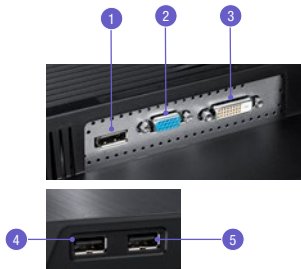

1. DisplayPort

2. VGA
3. DVI In
4. USB
5. USB

Learn more samsung.com/business or samsung.com/b2bmonitors

Product support 1-800-SAMSUNG 1-866-SAM4BIZ

Follow us youtube.com/samsungbizusa @SamsungBizUSA

SAMSUNG

Samsung Electronics has been named 2015 ENERGY STAR Partner of the Year in the product manufacturing category by the U.S. Environmental Protection Agency (EPA).

©2015 Samsung Electronics America, Inc. Samsung is a registered mark of Samsung Electronics Corp., Ltd. Specifications and design are subject to change without notice. Non-metric weights and measurements are approximate. All brand, product, service names and logos are trademarks and or registered trademarks of their respective manufacturers and companies. See samsung.com for detailed information. Printed in USA. MON-S24E650DWSHT-DEC15T