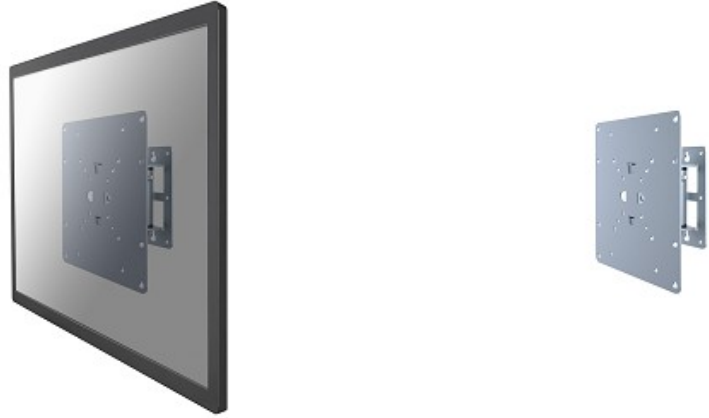

## NEWSTAR FLAT SCREEN WALL MOUNT

Newstar TV/Monitor Wall Mount (2 pivots & tiltable) for 10"-40" Screen - Silver

The NewStar wall mount, model FPMA-W115 is a tilt- and swivel wall mount for flat screens up to 40" (102 cm). This mount is a great choice when you want the ultimate viewing flexibility with your flat screen. Effortless pull the display out from the wall, position it in almost any direction, turn it around corners and then smoothly return it to the wall when finished.

NewStars' tilt (30°) and swivel (180°) technology allows the mount to change to any viewing angle to fully benefit from the capabilities of the flat screen. The mount is 9 centimetres deep.

NewStar FPMA-W115 has one pivot point and is suitable for screens up to 40" (102 cm). The weight capacity of this product is 25 kg each screen. The wall mount is suitable for screens that meet VESA hole pattern 75x75 to 200x200mm. Different hole patterns can be covered using NewStar VESA adapter plates.

Create a clean design ambiance for your flat screen TV in the living room, bedroom or home cinema.

All installation material is included with the product.

### SPECIFICATIONS

Screens	1
Screen size	10 - 40"
Max. weight	25
Distance to wall	9 cm
VESA minimum	75x75 mm
VESA maximum	200x200 mm
Tilt	30°
Swivel	180°
Color	Silver
Warranty	5 year
EAN code	8717371441296