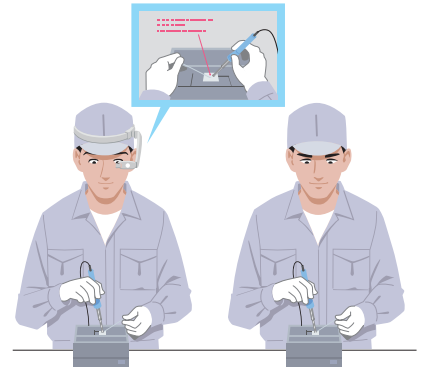

AiRScouter

WD-200B

HEAD-MOUNT DISPLAY UNIT

OPEN YOUR EYES
to a new way of working

AiRScouter

The AiRScouter WD-200B from Brother is designed to transform workplace productivity by bringing essential information directly to the user's field of view. From field training to logistics, the AiRScouter can boost efficiency and modernise workflow in a variety of environments

EYE OPENING

smart technology

AIRScouter
WD-200B

ASSEMBLY SUPPORT

Reduce downtime with AIRScouter's in-picture support

Key Features

- HDMI connection
- 720p resolution
- 30cm-5m focus dial
- Flexible headband

Get the assistance you need instantly by having instructions available in your field of view instead of stopping work to track down manuals and computers. This is perfect for assembly line situations where speed and accuracy is critical.

Share your view to give your team the full picture

Ideal Uses

- Remote assistance
- Warehouse stocktaking
- Skills training
- Security forces
- Assembly line work

For tasks that require communication with remote experts, the AiRScouter allows the user to share their point of view via third-party detachable USB camera (not included) and mobile network device. This is perfect for maintenance work, stock taking and guiding teams through complex physical tasks in the field.