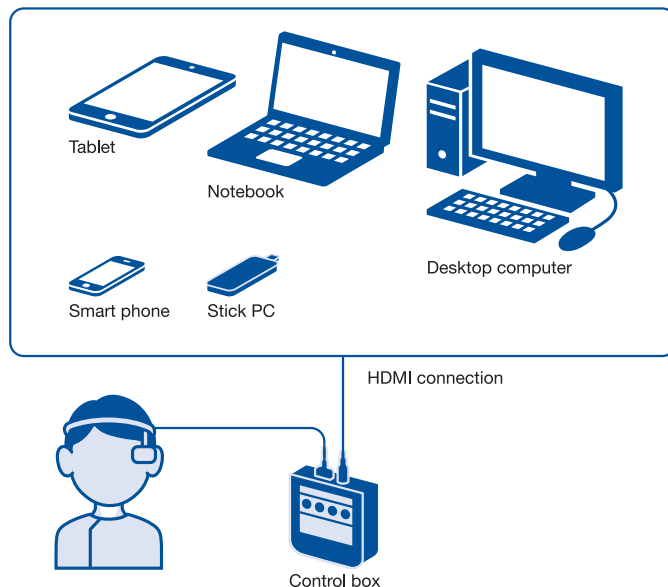

ASSEMBLY SUPPORT

Collaboration with AiRScouter through an array of desktop and mobile devices

The AiRScouter has been built with compatibility in mind with easy connections to a wide variety of devices such as PCs, tablets and smart phones available.

Connectivity Options

PC sticks and tablets that use the Intel Atom processor may be below the CPU requirements needed to use OmniJoin. Therefore, Brother does not recommend the use of OmniJoin on this kind of device without prior testing

Specifications

Model Name		WD-200B
EAN code		4977766754392
Head display		One-eye
Dimensions	Head display unit	266(H)x182.9(W)x28.8(D) mm / 10.5(H)x7.2(W)x1.1(D) in Cable length: 2m / 6.6ft
	Control box	115(H)x84(W)x28.8(D) mm / 4.5(H)x3.3(W)x1.1(D) in
Weight	Head display unit	Approx. 145g (incl. cable) / Approx. 5.1oz (incl. cable)
	Control box	Approx. 190g / 6.7oz
Video Input	Interface*1	HDMI with HDCP support
	HDMI resolution	720p (1280x720pixels)
Display	Resolution	720p (1280x720pixels)
	Colour	16770K colors
	Focus adjustment	Adjustable between approx. 30cm to 5m (12" to 200")
Operating environment	Size	Angle of view approx. 17.8° (13" at 1m away)
	Temperature	0 to 40°C / 10 to 35°C (battery charge)
	Humidity	20~80% (non condensing)
Functions		Brightness (5 levels) / Screen rotation (For left eye/right eye)*2 Key lock / Magnifier mode*3
Wearing style		Headband style with Flexible-Arm
Power		AC adaptor, Embedded battery, USB micro-B port for supplying from external mobile battery *4
Battery length		Approx. 4 hours
Power consumption *5		Approx. 2.5W
Power input		DC5V 1A+
Packing	Size	233(W) x 270(D) x H 113(H) mm / 9.2(W) x 10.6(D) x H 4.4(H) in
	Weight	Approx. 1.0kg / 2.2lb
Bundled items		Head display, headband, control box, flexible arm, full-mirror, Li-ion battery, AC adaptor, pads, strap, cable clip, user's guide.

OPTIONAL EXTRAS

- Headband and headband pad set - HB20PD
- Flexible arm for right eye - AM20R
- Flexible arm for left eye - AM20L
- Lithium Ion battery - BT-200
- Half Mirror - MR20H

* 1 Full HD (1920x1080p) input is not supported for HDMI connection. * 2 This function is for the use with optional AM-20R (Flexible Arm for Right Eye) * 3 When you integrate the product in the system, you need to make sure that the entire system is complied with IEC60601-1. * 4 You can connect a 3rd party external mobile battery to operate AiRScouter. You cannot charge the embedded battery via micro USB port. * 5 When connected via the AC adaptor.

* AiRScouter is a Brother Industries, Ltd.'s trademark or registered trademark in Japan and other countries. * HDMI, HDMI logo and High-Definition Multimedia Interface are trademark or registered trademark of HDMI Licensing, LLC in the United States and other countries. * All other trademarks and registered trademarks are the property of their respective owners. * The product's design and specifications are subject to change without notice.