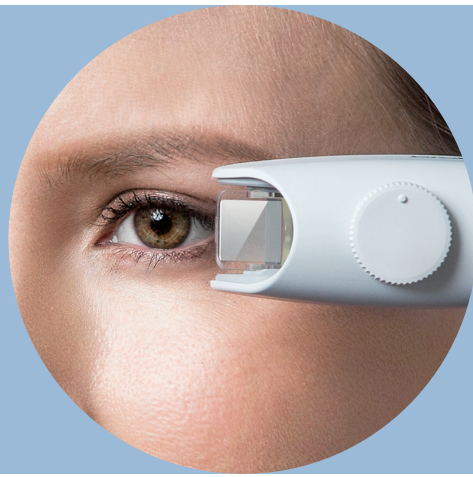

AiRScouter

WD-200B

HEAD-MOUNT DISPLAY UNIT

OPEN YOUR EYES
to a new way of working

AiRScouter

The AiRScouter WD-200B from Brother is designed to transform workplace productivity by bringing essential information directly to the user's field of view. From field training to logistics, the AiRScouter can boost efficiency and modernise workflow in a variety of environments

High resolution, low eye strain

The AIRScouter's LCD panel and optical design results in a bright and crisp 720p high resolution output while a focus dial allows the user to select the distance from 5cm to 30m to reduce eye strain.

Perfect fit and functionality

The newly designed headband and its flexible arm ensures that the AIRScouter WD-200B attaches to the user comfortably and securely for uninterrupted performance.

REMOTE ASSISTANCE

Share your view to give your team the full picture

Ideal Uses

- Remote assistance
- Warehouse stocktaking
- Skills training
- Security forces
- Assembly line work

For tasks that require communication with remote experts, the AiRScouter allows the user to share their point of view via third-party detachable USB camera (not included) and mobile network device. This is perfect for maintenance work, stock taking and guiding teams through complex physical tasks in the field.