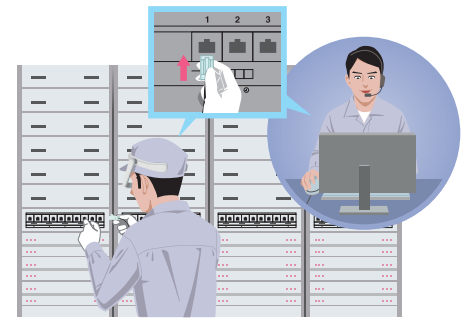

High resolution, low eye strain

The AIRScouter's LCD panel and optical design results in a bright and crisp 720p high resolution output while a focus dial allows the user to select the distance from 5cm to 30m to reduce eye strain.

Perfect fit and functionality

The newly designed headband and its flexible arm ensures that the AIRScouter WD-200B attaches to the user comfortably and securely for uninterrupted performance.

REMOTE ASSISTANCE

Share your view to give your team the full picture

Ideal Uses

- Remote assistance
- Warehouse stocktaking
- Skills training
- Security forces
- Assembly line work

For tasks that require communication with remote experts, the AiRScouter allows the user to share their point of view via third-party detachable USB camera (not included) and mobile network device. This is perfect for maintenance work, stock taking and guiding teams through complex physical tasks in the field.

One product, many uses:

AiRScouter is ideal for numerous practical deployments in a variety of field conditions

Drone view

With the use of remote recording technology such as a drone camera, the viewer can see new perspectives on tasks in the field.