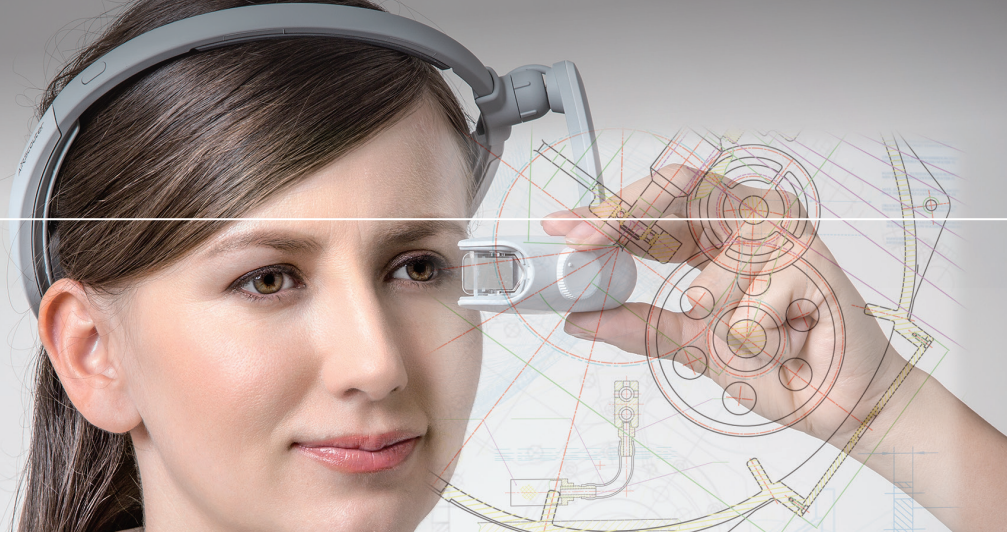

EYE OPENING

smart technology

AIRScouter
WD-200B