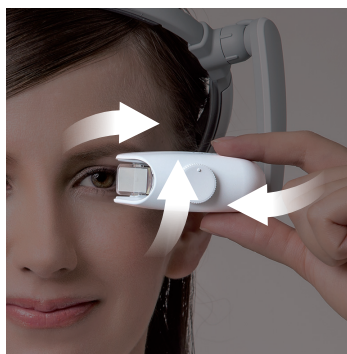

Perfect fit and functionality

The newly designed headband and its flexible arm ensures that the AIRScouter WD-200B attaches to the user comfortably and securely for uninterrupted performance.