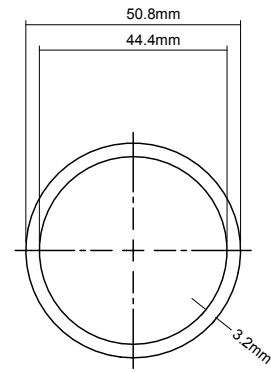

TOP VIEW

PACKING INFORMATION

ORIGINAL DESIGNS BY B-TECH AV MOUNTS - REGISTERED DESIGNS & PATENTS APPLY

COLOUR:	ORDER REF:	EAN CODE:	MASTER CARTON QTY:	INNER CARTON QTY:	MASTER CARTON WEIGHT:	MASTER CARTON CUBE:
Black	BT7853-200/B	5019318301292	1	0		
Black	BT7853-300/B	5019318301308	1	0