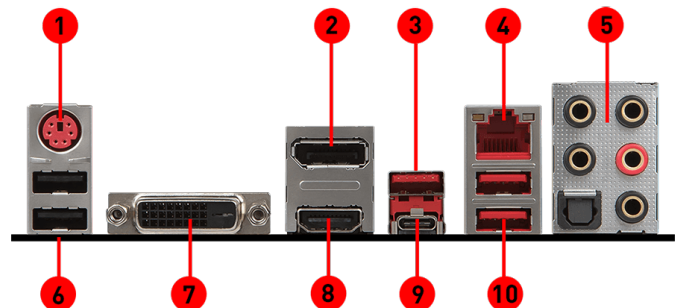

msi

MOTHERBOARD B350M MORTAR ARCTIC

ICE-COLD DOMINATION

WHITE
LED

SPECIFICATIONS

Model Name	B350M MORTAR ARCTIC
CPU support	Supports AMD® RYZEN Series processors and 7th Gen A-series / Athlon™ Processors for socket AM4
CPU socket	AM4
Chipset	AMD® B350 Chipset
Graphics Interface	1 x PCI-E 3.0 x16 slot + 1 x PCI-E 2.0 x16 slot 2-way CrossFire
Display Interface	DVI-D, HDMI, DisplayPort
Memory support	4 DIMMs, Dual Channel DDR4-3200(OC)
Expansion slots	2 x PCI-E x1 slots
SATA / M.2 / U.2	4 x SATA 6Gb/s ports, 1 x M.2 slot
USB 3.1 Gen1	8 x USB 3.1 Gen1 (7 x Type-A, 1 x Type-C)
USB 2.0	6 x USB 2.0
LAN	10/100/1000Mbps LAN
Audio	7.1-Channel High Definition Audio
Form Factor	M-ATX

FEATURES

1. DDR4 Boost: Give your DDR4 memory a performance boost
2. VR Ready: Best virtual reality game experience without latency
3. GAMING LEDs: Ambient LED lights for an awesome look & feel
4. Lightning Fast Game experience: Turbo M.2
5. Audio Boost: Reward your ears with studio grade sound quality for the most immersive gaming experience
6. GAMING LAN with LAN Protect: The best online gaming experience with lowest latency and bandwidth management
7. Military Class 4, Guard-Pro: Latest evolution in high quality components for best protection and efficiency
8. MULTI-GPU: With Steel Armor PCI-E slots. Supports AMD Crossfire™

REAR CONNECTORS

- | | |
|------------------------------|---------------------------------|
| 1. PS/2 GAMING Device Port | 8. HDMI |
| 2. DisplayPort | 9. USB 3.1 Gen1 Type-C Ports |
| 3. USB 3.1 Gen1 Ports | 10. VR Ready USB 3.1 Gen1 Ports |
| 4. Realtek® Gigabit LAN Port | |
| 5. HD Audio Connectors | |
| 6. USB 2.0 Port | |
| 7. DVI-D Port | |