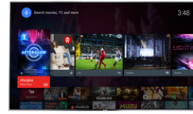

Quad Core + Android

QuadCore

Philips Quad Core processor meets the power of Android to deliver an exciting gaming experience. And with Android on your TV you'll navigate, launch apps and play videos in a way that is super fast, super intuitive and super fun.

Netflix Recommended TV

Netflix is changing how you experience entertainment in many ways, including helping to advance innovations on the devices you use to watch TV shows and movies. When you see the Netflix Recommended TV logo on a smart TV, you'll know it's passed a rigorous evaluation process established based on the factors members value most.

Sound processing

A gust of wind, a leaf hitting the ground, the sound of tyres zooming down a windy road. It's the little details that bring the picture to life. Philips Sound Processing brings these details together with uncompromised sound clarity. Hear everything as the director intended with studio-grade sound mixing that supports original audio content, and enhances sound when needed. Deep bass, clear dialogue and amazing accuracy are just the start.

DTS HD Premium Sound

Great TV speakers demand a powerful processing engine that preserves the purity of the original audio content. DTS HD Premium Suite is designed to deliver the experience consumers have come to expect from high-end sound processing: immersive surround with deep, rich bass and crystal clear dialogue that's delivered at maximum volume levels and without any fluctuations, clipping or distortion.

Diagonal screen size (inch)	65 inch
Panel resolution	3840 x 2160
Aspect ratio	16:9
Brightness	350 cd/m²
Picture enhancement	Micro Dimming Pro Ultra Resolution Natural Motion Pixel Plus Ultra HD
Peak Luminance ratio	65 %