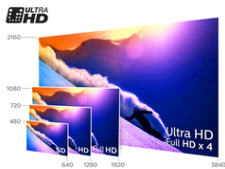

4K Ultra HD

Ultra-HD TV has four times the resolution of a conventional Full HD TV. With over 8 million pixels and our unique Ultra Resolution Upscaling technology, you'll experience improved images regardless of the original content. Enjoy improved sharpness, increased depth perception, superior contrast, smooth natural motion and flawless details.

Pixel Plus Ultra HD

Experience 4K Ultra-HD sharpness with the Philips Pixel Plus Ultra-HD engine. It optimises picture quality to deliver smooth, fluid images with incredible detail and depth. Enjoy sharper 4K images with brighter whites and blacker blacks every time.

High Dynamic Range Plus

High Dynamic Range Plus is a new video standard. It redefines in-home entertainment through advances in contrast and colour. Enjoy a sensory experience that captures the original richness and liveliness, yet accurately reflects the content creator's intent. The end result? Brighter highlights, greater contrast, a broader range of colours and detail like never before.

Specifications

Please note that this is a pre-sales leaflet. The contents of this leaflet reflect the best of our knowledge per date and country mentioned above. The contents of this leaflet are subject to change without notice. Philips does not accept any liability as to the contents of this leaflet.

Ambilight

Ambilight Version	3 sided
Ambilight Features	Built-in Ambilight+hue Ambilight Music Game Mode Wall colour adaptive Lounge mode

Picture/Display

Display	4K Ultra HD LED
Diagonal screen size (metric)	164 cm