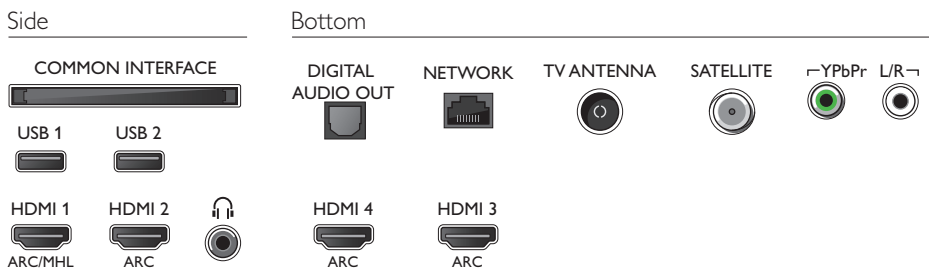

Dimensions

- Box dimensions (W x H x D): 1360 x 893 x 160 mm
- Set dimensions (W x H x D): 1244.2 x 730.74 x 68.2 mm
- TV stand width distance: 780 mm
- Set dimensions with stand (W x H x D): 1244.2 x 785.7 x 266.3 mm
- Product weight: 15.8 kg
- Product weight (+stand): 16.6 kg
- Weight incl. Packaging: 21.26 kg
- VESA wall mount compatible: 300 x 200 mm

Accessories

- Included accessories: Remote Control, 2 x AA Batteries, Tabletop stand, Power cord, Quick start guide, Legal and safety brochure, Mini-jack to L/R cable, Mini-jack to YPbPr cable

Connections