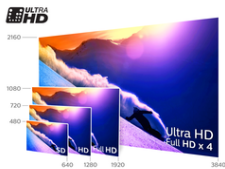

4K Ultra HD

Ultra-HD TV has four times the resolution of a conventional Full HD TV. With over 8 million pixels and our unique Ultra Resolution Upscaling technology, you'll experience improved images regardless of the original content. Enjoy improved sharpness, increased depth perception, superior contrast, smooth natural motion and flawless details.

Pixel Plus Ultra HD

Experience 4K Ultra-HD sharpness with the Philips Pixel Plus Ultra-HD engine. It optimises picture quality to deliver smooth, fluid images with incredible detail and depth. Enjoy sharper 4K images with brighter whites and blacker blacks every time.

High Dynamic Range Plus

High Dynamic Range Plus is a new video standard. It redefines in-home entertainment through advances in contrast and colour. Enjoy a sensory experience that captures the original richness and liveliness, yet accurately reflects the content creator's intent. The end result? Brighter highlights, greater contrast, a broader range of colours and detail like never before.

Specifications

Please note that this is a pre-sales leaflet. The contents of this leaflet reflect the best of our knowledge per date and country mentioned above. The contents of this leaflet are subject to change without notice. Philips does not accept any liability as to the contents of this leaflet.

Ambilight

Ambilight Version	2 sided
Ambilight Features	Built-in Ambilight+hue Ambilight Music Game Mode Wall colour adaptive Lounge mode

Picture/Display

Display	4K Ultra HD LED
Diagonal screen size (metric)	139 cm