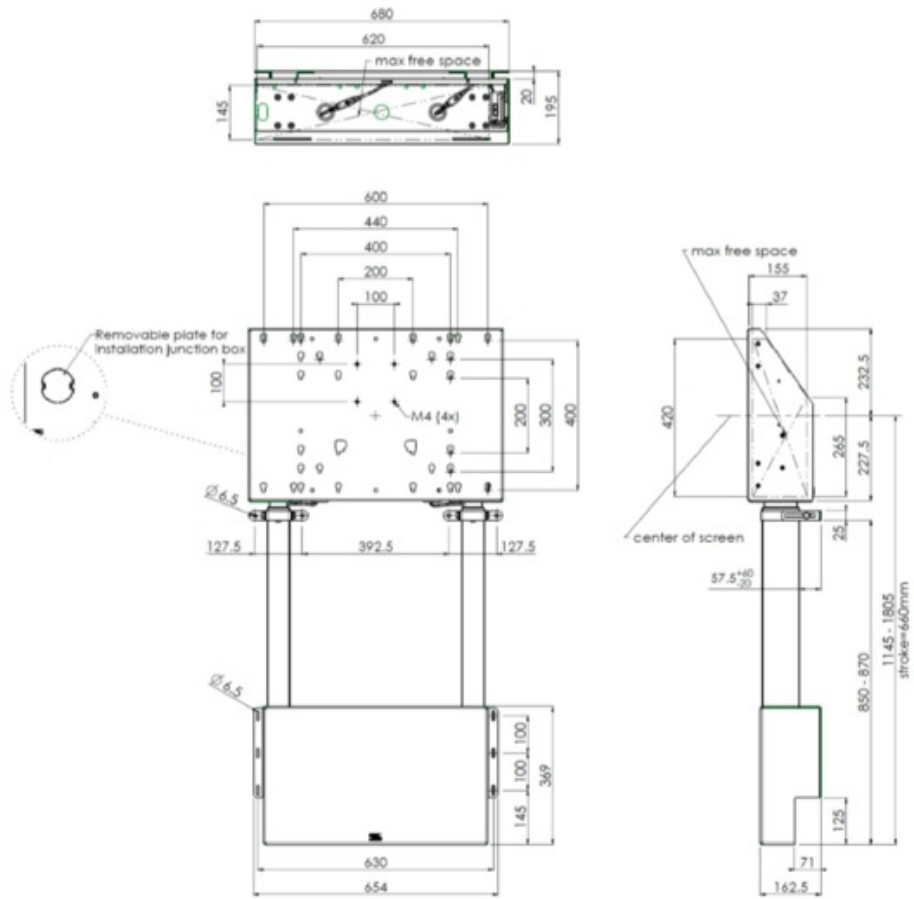

Floor supported wall lift for (touch) screens, max 120 kg

A motorized trolley for touch screens up to VESA 600-400. Thanks to its double columns it offers extra stability and robustness for working with a touch display. It features an electrical regulation guaranteeing a continuous and silent height adjustment, and an integrated screen bracket containing most VESA patterns, making it suitable for almost every display. At the back side of the mounting utility, there is space reserved for placing a mini PC or thin client.

Please note: If your screen is too big (VESA 600-500/600 or VESA 800-500/600), please use the MD 052B7280 adapter.

1. SPECIFICATION

PRODUCT NAME	MD 052W7115
SCREEN SIZE	65" - 86"
MAX WEIGHT	120 kg
MAX HEIGHT	180.5 cm
MIN HEIGHT	114.5 cm